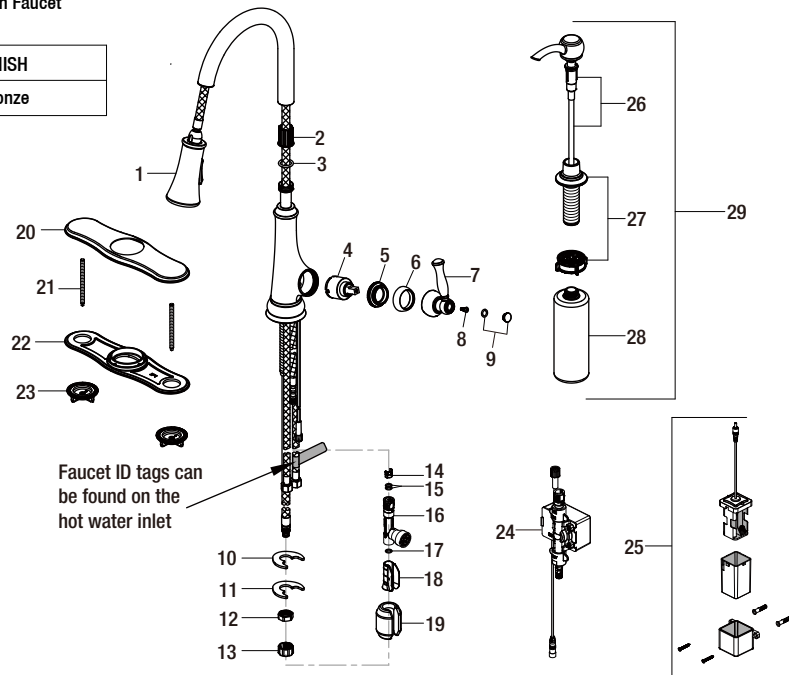

Replacement Parts List

Touchless Single-Handle Pull-Down Sprayer Kitchen Faucet
with LED Light in Bronze

MODEL	SKU #	FINISH
67536-1027H2	205591733	Bronze

Many replacement parts can be purchased online or at your local store. Please use the table below to identify the part SKU number needed, go to HOMEDEPOT.COM, and check for online and store availability. If you can't find the part you are looking for, please call 1-855-HD-GLACIER.

Part	Description	Part #	Internet SKU #	Store SKU #
1	Spray head and Hose	RP3822327H2		
2	Wearable ring	RP70380		
3	O-ring	RP60071		
4	Cartridge	RP20005	207093806	
5	Bonnet	RP70394		
6	Cap	RP8002827H2		
7	Handle	RP1336827H2		
8	Screw	RP50015		
9	Index & O-ring	RP8044027H2		
10	Rubber washer	RP64087		
11	Metal washer	RP64088		
12	Nut	RP56098		
13	Protective cap	RP70448		
14	Block	RP70421	207093811	
15	O-ring	RP60002		

Part	Description	Part #	Internet SKU #	Store SKU #
16	Quick connect assembly	RP70482	207093811	
17	O-ring	RP60089		
18	Weight clip	RP64204	207093823	
19	Weights	RP70441		
20	Escutcheon	RP8044127H2		
21	Bolt	RP50071		
22	Base plate	RP80442		
23	Mounting nut	RP56036		
24	Control box	RP70515	207093817	
25	Battery pack	RP70514	207113905	
26	Pump kit	RP46022		
27	Flange kit	RP4606627H2		
28	Bottle	RP46060		
29	Soap dispenser	RP4606527H2		