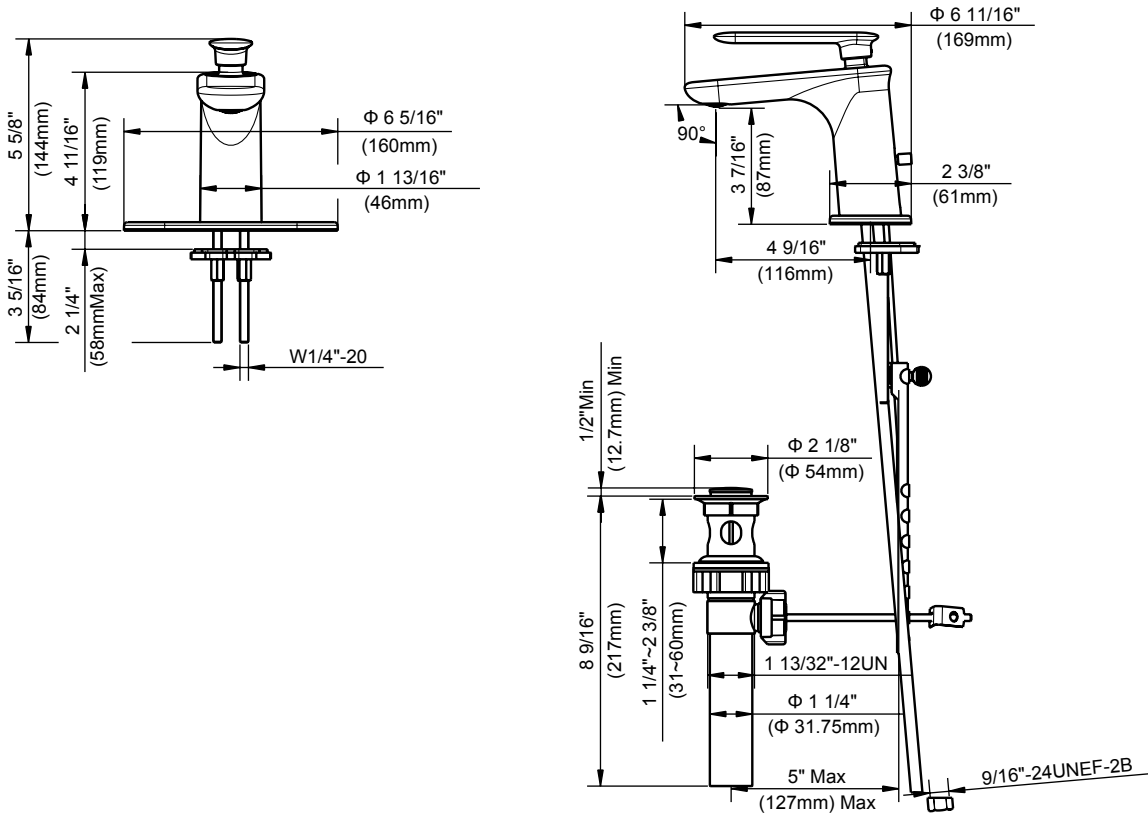

## FEATURES

- Optional deck plate for 4 in. 3 hole installations
- 9/16-24UNEF-2B Connections
- Max Flow Rate: 1.5 gpm (5.7 L/min) at 60 psi
- Max Countertop Thickness: 2 1/4"
- Spout Reach: 4 9/16"
- Spout Height: 3 7/16"
- Ceramic Cartridge for Lifetime Drip-free Operation
- With Plastic Pop-up
- With Metal Lever Handle
- Coin Slot Aerator

## WARRANTY

- Limited Lifetime Warranty

Glacier Bay Carmine 4 in. Centerset 1-Handle High-Arc Mono Block Lavatory Faucet

MODEL	STORE SKU#	FINISH
FS6A0071CP	279 499	Chrome

## INSTALLATION DIMENSIONS