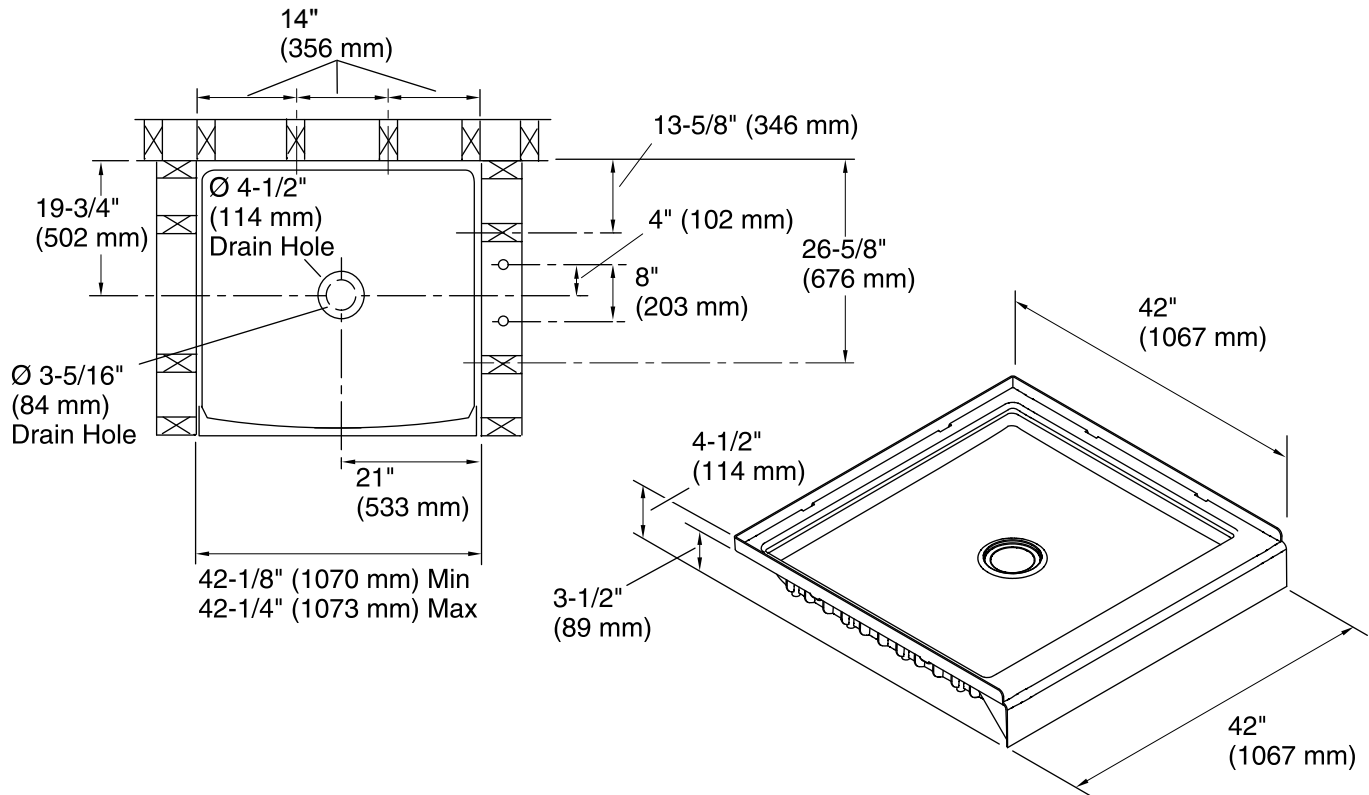

Ensemble™

42" Square Shower Base

72151100

Features

- Durable high gloss finish.
- 42" (1067 mm) x 42" (1067 mm) x 3-1/2" (89 mm) base finished dimensions.

Material

- Compression molded from our exclusive Vikrell® material.

See website for detailed warranty information.

Product Specification

Shower base shall be 42" (1067 mm) in length, 42" (1067 mm) in width, and 4-1/2" (114 mm) in height. Shower base shall be made of Vikrell® material. Shower base shall be STERLING Model 72151100.

Technical Information

All measurements are nominal.

- Installation: 3-Wall Alcove
- Drain location: Center
- Basin area, bottom: 33-13/16" x 36-5/16" (859 mm x 922 mm)