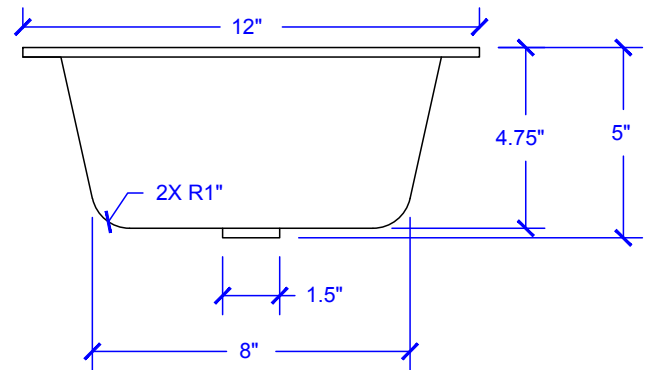

## Technical Specifications

- + Outer - 12" x 12" x 5"
- + Inner - 10" x 10" x 5"
- + Drain - Standard Bath Drain, Non-Overflow
- + Thickness - 18 gauge

FRONT VIEW

TOP VIEW