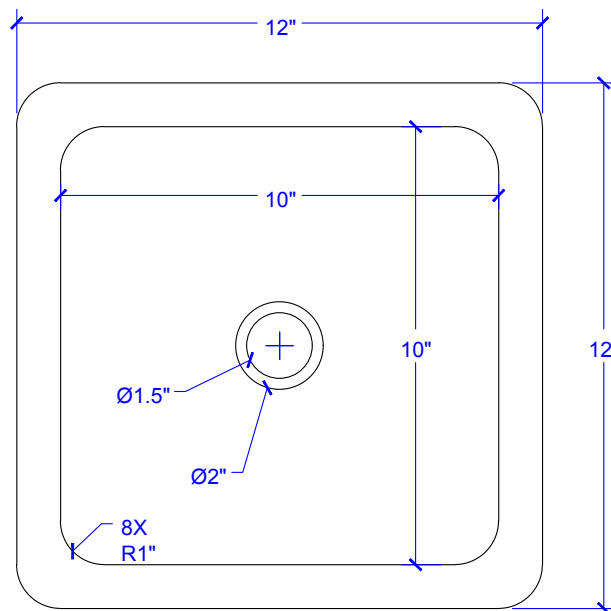

## Technical Specifications

- + Outer - 12" x 12" x 5"
- + Inner - 10" x 10" x 5"
- + Drain - Standard Bath Drain, Non-Overflow
- + Thickness - 18 gauge

FRONT VIEW

TOP VIEW