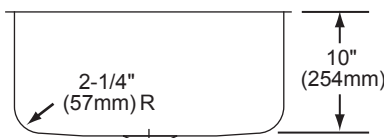

Bowl Depth: 8" (203mm) (EGUH2115), 10" (254mm) (EGUH211510).

Coved Corners: 3" (76mm) vertical and 2-1/4" (57mm) horizontal radius.

Finish: Exposed surfaces are polished to a Soft Highlighted Satin Finish.

SINK DIMENSIONS*

| Model Number | Overall | | Inside Bowl | | | Cutout in Countertop | Minimum Cabinet Size |
|--------------|-------------------|-------------------|---------------|-------------------|---------------|----------------------|----------------------|
| | L | W | L | W | D | | |
| EGUH2115 | 23 1/2 (597mm) | 18 1/4 (464mm) | 21 (533mm) | 15 3/4 (400mm) | 8 (203mm) | See Template** | 27 (686mm) |
| EGUH211510 | 23 1/2 (597mm) | 18 1/4 (464mm) | 21 (533mm) | 15 3/4 (400mm) | 10 (254mm) | See Template** | 27 (686mm) |

*Length is left to right. Width is front to back.

**Template is packed with every sink.

Model EGUH2115 Illustrated

Model EGUH211510 Illustrated

In keeping with our policy of continuing product improvement, Elkay reserves the right to change product specifications without notice. Please visit elkayusa.com for most current version of Elkay product specification sheets.