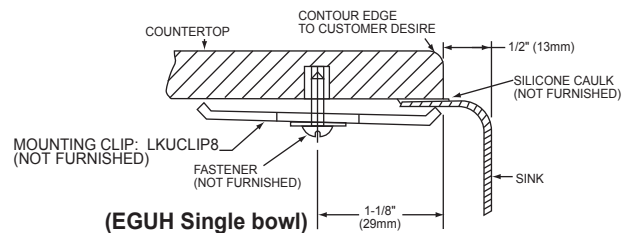

In keeping with our policy of continuing product improvement, Elkay reserves the right to change product specifications without notice. Please visit elkayusa.com for most current version of Elkay product specification sheets.

This specification describes an Elkay product with design, quality and functional benefits to the user. When making a comparison of other producers' offerings, be certain these features are not overlooked.

Installation Profile of EGUH Single Bowl Models
The template provided with each EGUH sink provides the only type of installation recommended by Elkay.

(EGUH Single bowl)