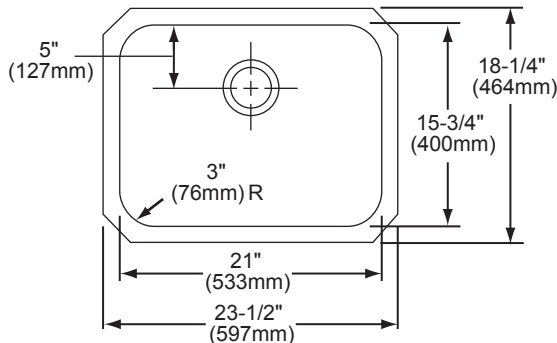

Bowl Depth: 8" (203mm) (EGUH2115), 10" (254mm) (EGUH211510).

Coved Corners: 3" (76mm) vertical and 2-1/4" (57mm) horizontal radius.

Finish: Exposed surfaces are polished to a Soft Highlighted Satin Finish.

SINK DIMENSIONS*

| Model Number | Overall | | Inside Bowl | | | Cutout in Countertop | Minimum Cabinet Size |
|--------------|-------------------|-------------------|---------------|-------------------|---------------|----------------------|----------------------|
| | L | W | L | W | D | | |
| EGUH2115 | 23 1/2 (597mm) | 18 1/4 (464mm) | 21 (533mm) | 15 3/4 (400mm) | 8 (203mm) | See Template** | 27 (686mm) |
| EGUH211510 | 23 1/2 (597mm) | 18 1/4 (464mm) | 21 (533mm) | 15 3/4 (400mm) | 10 (254mm) | See Template** | 27 (686mm) |

*Length is left to right. Width is front to back.

**Template is packed with every sink.

Model EGUH2115 Illustrated

Model EGUH211510 Illustrated

In keeping with our policy of continuing product improvement, Elkay reserves the right to change product specifications without notice. Please visit elkayusa.com for most current version of Elkay product specification sheets.