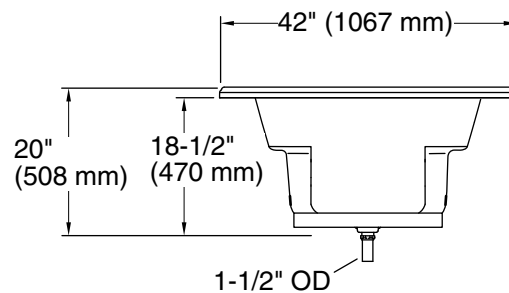

Product Specification

The drop-in oval shaped bath shall be made of ExoCrylic. Bath shall be 72" (1829 mm) in length, 42" (1067 mm) in width, and 20" (508 mm) in height. Bath shall have molded lumbar supports and armrests. Bath shall be Kohler Model K-1165-S1-_____.

SUNWARD®

Technical Information

Fixture*:	
Bathing well:	
Basin area, bottom	55-1/4" (1403 mm) x 23-1/2" (597 mm)
Basin area, top	64-1/2" (1638 mm) x 32" (813 mm)
Weight	75 lbs (34 kg)
To overflow:	
Water depth	15" (381 mm)
Capacity	75 gal (284 L)
* Approximate measurements for comparison only.	
Included components:	
Cutout template	1042557-7

Installation Notes

Install this product according to the installation guide.

Floor support under bath must provide for a minimum of 35 lbs/square foot (168.8 kg/square meter) loading.

No change in measurements if connected with drain illustrated.

No change in measurements if connected with drain illustrated. (K-11677)

Recommended faucet area

Drop-In Rim Detail

Product Diagram