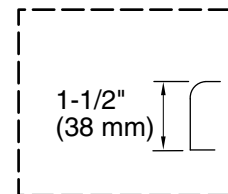

Product Specification

The drop-in oval shaped bath shall be made of ExoCrylic. Bath shall be 72" (1829 mm) in length, 42" (1067 mm) in width, and 20" (508 mm) in height. Bath shall have molded lumbar supports and armrests. Bath shall be Kohler Model K-1165-S1-_____.

SUNWARD®

Technical Information

Fixture*:	
Bathing well:	
Basin area, bottom	55-1/4" (1403 mm) x 23-1/2" (597 mm)
Basin area, top	64-1/2" (1638 mm) x 32" (813 mm)
Weight	75 lbs (34 kg)
To overflow:	
Water depth	15" (381 mm)
Capacity	75 gal (284 L)
* Approximate measurements for comparison only.	
Included components:	
Cutout template	1042557-7

Installation Notes

Install this product according to the installation guide.

Floor support under bath must provide for a minimum of 35 lbs/square foot (168.8 kg/square meter) loading.

No change in measurements if connected with drain illustrated.

No change in measurements if connected with drain illustrated. (K-11677)

Recommended faucet area

Drop-In Rim Detail

Product Diagram