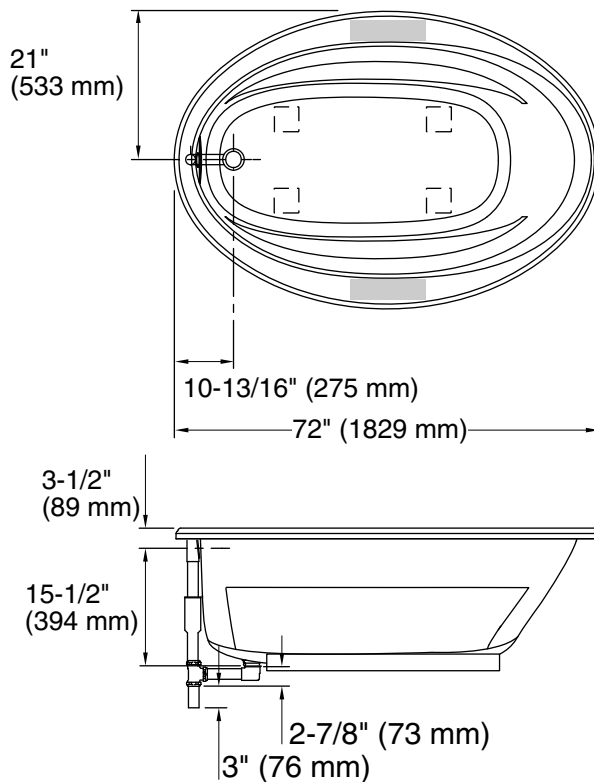

Product Specification

The drop-in oval shaped bath shall be made of ExoCrylic. Bath shall be 72" (1829 mm) in length, 42" (1067 mm) in width, and 20" (508 mm) in height. Bath shall have molded lumbar supports and armrests. Bath shall be Kohler Model K-1165-S1-_____.

SUNWARD®

Technical Information

Fixture*:	
Bathing well:	
Basin area, bottom	55-1/4" (1403 mm) x 23-1/2" (597 mm)
Basin area, top	64-1/2" (1638 mm) x 32" (813 mm)
Weight	75 lbs (34 kg)
To overflow:	
Water depth	15" (381 mm)
Capacity	75 gal (284 L)
* Approximate measurements for comparison only.	
Included components:	
Cutout template	1042557-7

Installation Notes

Install this product according to the installation guide.

Floor support under bath must provide for a minimum of 35 lbs/square foot (168.8 kg/square meter) loading.

No change in measurements if connected with drain illustrated.

No change in measurements if connected with drain illustrated. (K-11677)

Recommended faucet area

Drop-In Rim Detail

Product Diagram