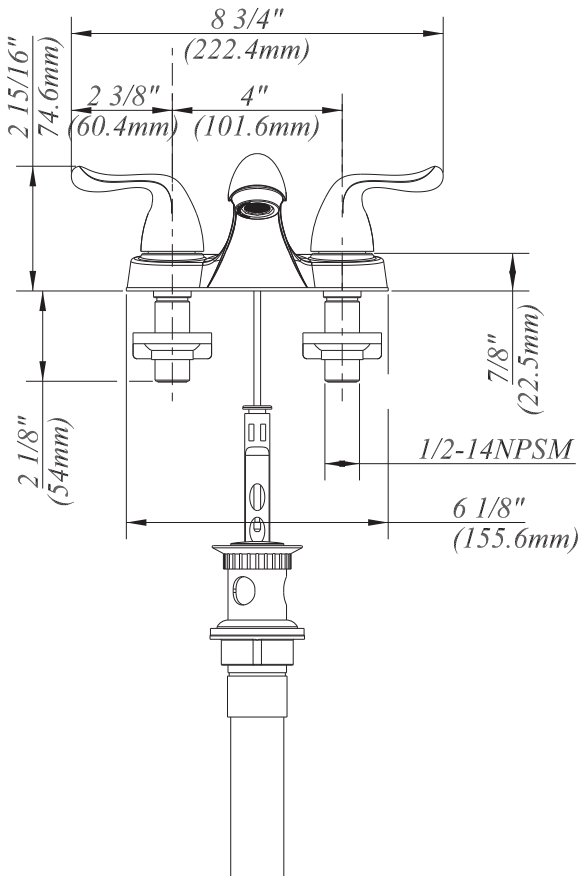

Glacier Bay Constructor 4 in. 2-Handle Low-Arc Bathroom Faucet

MODEL	STORE SKU#	OMSID#	FINISH
F5121054CP	217 251	301453855	Chrome

FEATURES

- Requires 3-Hole Sink with 4" On-Center
- 1/2" IPS Connections
- Max Flow Rate: 1.2 gpm (4.5 L/min) at 60 psi
- Max Countertop Thickness: 1 1/4"
- Spout Reach: 4 1/4"
- Spout Height: 1 11/16"
- 1/4 Turn Washerless Valve for Lifetime Drip-free Operation
- With Clickinstall™ Drain Assembly
- With Zinc Lever Handle
- Water Saving Aerator

WARRANTY

- Limited Lifetime Warranty

INSTALLATION DIMENSIONS