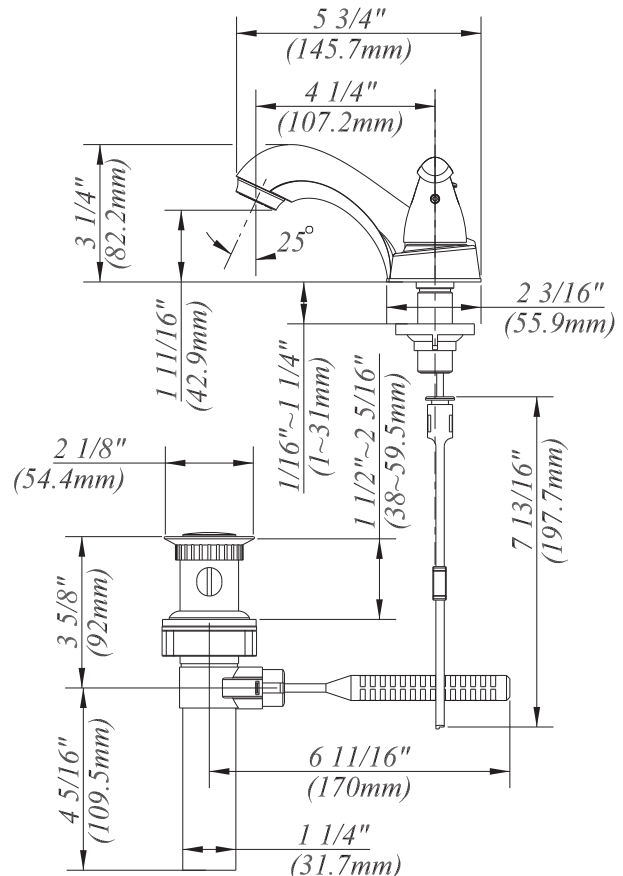

Glacier Bay Constructor 4 in. 2-Handle Low-Arc Bathroom Faucet

MODEL	STORE SKU#	OMSID#	FINISH
F5121054CP	217 251	301453855	Chrome

FEATURES

- Requires 3-Hole Sink with 4" On-Center
- 1/2" IPS Connections
- Max Flow Rate: 1.2 gpm (4.5 L/min) at 60 psi
- Max Countertop Thickness: 1 1/4"
- Spout Reach: 4 1/4"
- Spout Height: 1 11/16"
- 1/4 Turn Washerless Valve for Lifetime Drip-free Operation
- With Clickinstall™ Drain Assembly
- With Zinc Lever Handle
- Water Saving Aerator

WARRANTY

- Limited Lifetime Warranty

INSTALLATION DIMENSIONS