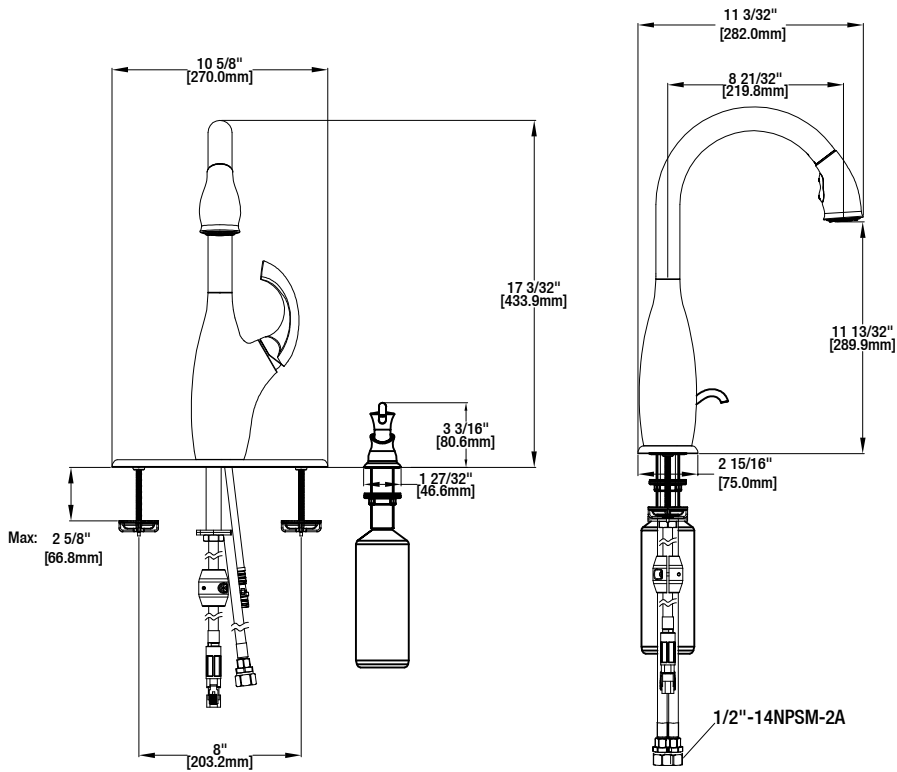

WARRANTY

- Limited Lifetime Warranty

INSTALLATION DIMENSIONS

Glacier Bay reserves the right to make changes in specifications and materials and to change and discontinue models, both without notice or obligation. Dimensions are for reference only.