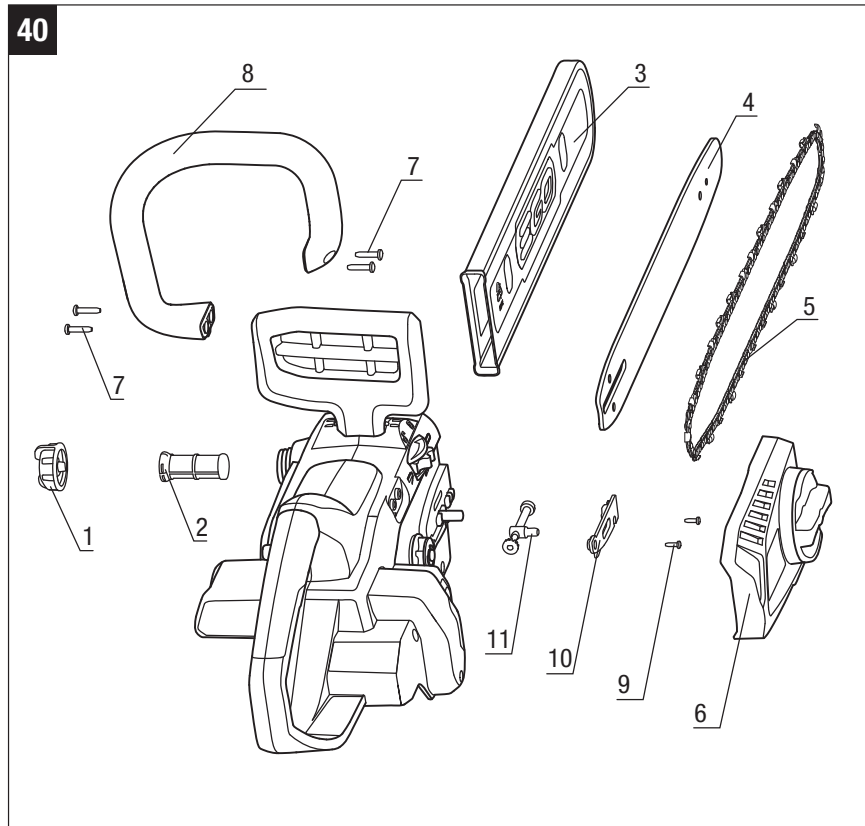

## PARTS LIST

### 56V LITHIUM-ION CORDLESS CHAIN SAW MODEL NUMBER CS1400

The Model Number will be found on the Nameplate attached to the housing of the chain saw. Always mention the Model Number when ordering parts for this tool.

INDEX NUMBER	PART NO.	DESCRIPTION	SPEC	QTY
1	3127499000	Oil tank cap		1
2	3402502000	Oil filter		1
3	3127500000	Chain sheath		1
4	3705657000	Guide bar	14" (350 mm)	1
5	3810637000	Saw chain		1
6	2823860000	Side cover assembly		1
7	5610042000	Screws	ST4.2 x 19	4
8	3127504000	Front handle		1
9	5610011000	Screws	ST2.9X10	2
10	3421169000	Cover plate		1
11	2823167000	Tensioning screw assembly		1