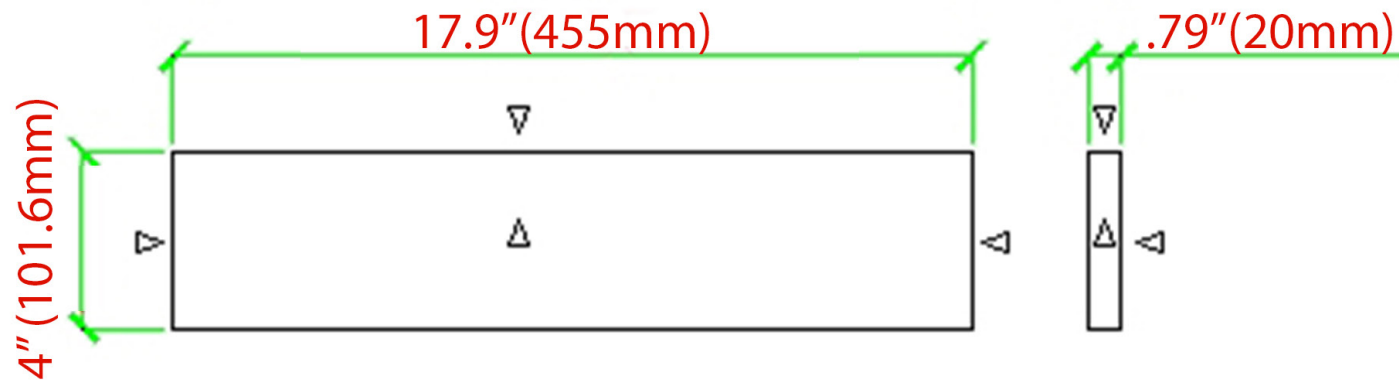

# 18" Sidesplash

For use on 19" Depth Tops

**HALSTEAD**  
INTERNATIONAL

Premium Edge Tops: Sircolo Giallo Ornamentale Santa Cecilia /

Flat Edge Tops: Carrara Golden Hill Napoli

△ = polish