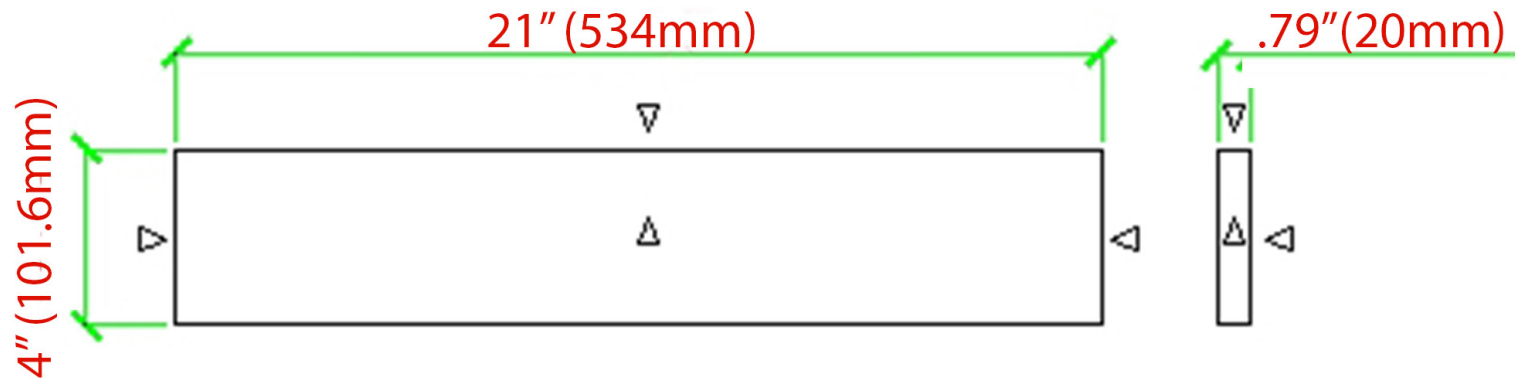

21" Sidesplash

For use on 22" Depth Tops

HALSTEAD
INTERNATIONAL

Premium Edge Tops: Ivory Select Travertine Noche Rustico Travertine Antiqued Black Crema Marfil Light Emperador Sircolo Giallo Ornamentale Santa Cecilia
Flat Edge Tops: Carrara Golden Hill Napoli

△ = polish