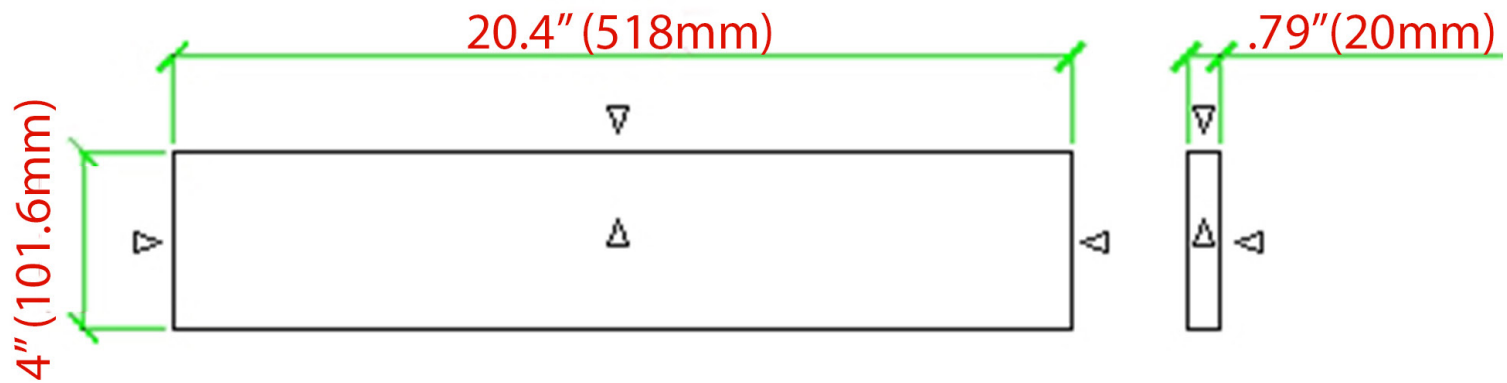

20" Sidesplash

For use on 22" Depth Ogee Edge Tops

HALSTEAD
INTERNATIONAL

Golden Hill Terra Cotta Black 684 Midnight Black 888 Beige Quadro Montesol Montero Blue Pearl Napoli Carrara

△ = polish