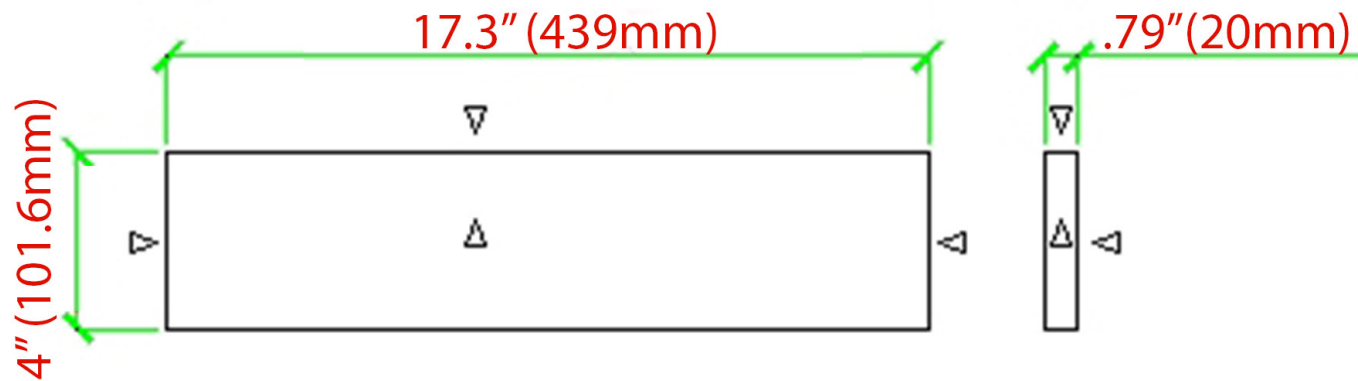

# 18" Sidesplash

For use on 19" Depth Tops

**HALSTEAD**  
INTERNATIONAL

Premium Edge Tops: Sircolo Giallo Ornamentale Santa Cecilia /

Flat Edge Tops: Carrara Golden Hill Napoli

△ = polish

# 17" Sidesplash

For use on 19" Depth Ogee Edge Tops

**HALSTEAD**  
INTERNATIONAL

Beige Black Napoli

△ = polish