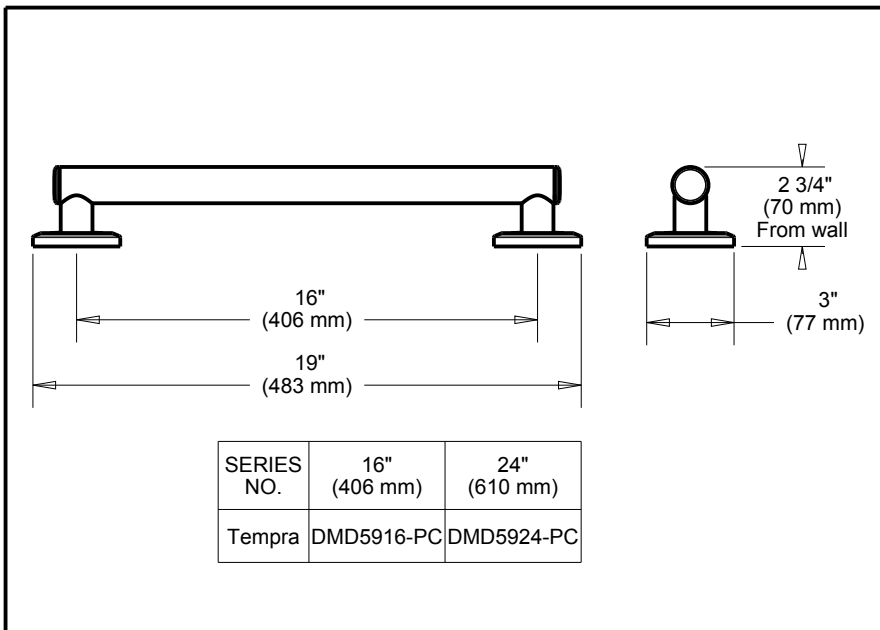

## ACCESSORIES

- Tempra™ Bath Safety Collection
- Meets ADA Standards
- 16" Grab Bar
- 24" Grab Bar

Submitted Model No.: \_\_\_\_\_

Specific Features: \_\_\_\_\_

### STANDARD SPECIFICATIONS:

- Wood blocking is preferable behind all wall surfaces. If wood blocking is not available, the supplied fasteners are recommended.
- Mounting hardware and mounting template included with product.
- Decorative ADA compliant grab bar when installed per accessibility guidelines of the act.