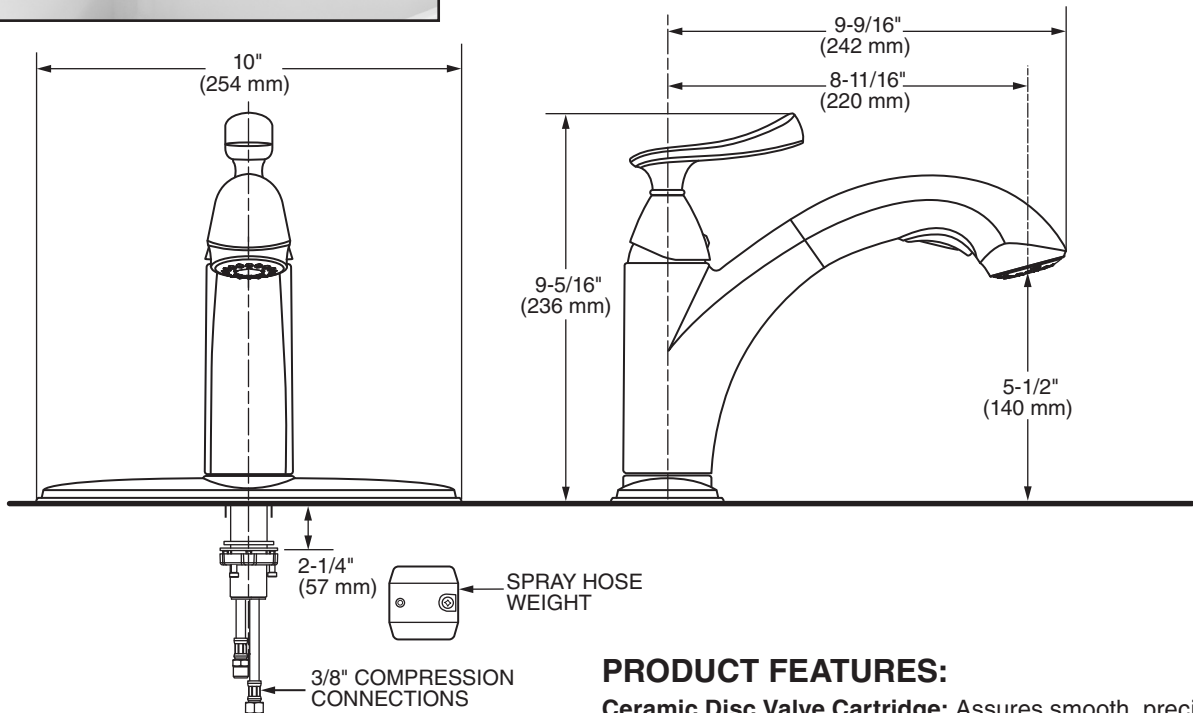

MODEL NUMBER:

- ❑ **7413100.002 Kitchen Faucet with Pull-Out Spray Spout**
 Escutcheon plate (installation is optional).
 Polished Chrome finish. SKU #1002934480.
- ❑ **7413100.075 Kitchen Faucet with Pull-Out Spray Spout**
 Escutcheon plate (installation is optional).
 Stainless Steel finish. SKU #1002934479.

GENERAL DESCRIPTION:

Metal lever handle and metal escutcheon plate. Swivel pull-out spray spout. Adjustable spray pattern with push button activation. Nylon reinforced hose is 52" (1320 mm) long. Washerless 47mm ceramic disc valve cartridge with integral hot limit safety stop. Braided 3/8" flexible supply hoses with 3/8" compression connections. Metal mounting shank with fixation ring. Complete with two integral check valves. 1.8 gpm/6.8 L/min. maximum flow rate. Can be mounted with or without supplied escutcheon plate (escutcheon size 10"L x 2-1/2"W).

PRODUCT FEATURES:

- Ceramic Disc Valve Cartridge:** Assures smooth, precise valve control and a lifetime of drip-free, maintenance-free performance.
- Memory Position Valving:** Allows user to turn valve on and off at preferred temperature setting without readjusting handle position each time.
- Adjustable Hot Limit Safety Stop:** Limits the amount of hot water allowed to mix with cold. Reduces the risk of accidental scalding.
- Lead Free:** Faucet contains ≤ 0.25% total lead content by weighted average.
- Integral Check Valves:** Prevents back flow.
- Pull-out Spray Spout:** Switches water flow from a stream to a spray. Simplifies even the most difficult cleaning tasks.

SUGGESTED SPECIFICATION

Single control kitchen faucet shall feature a swivel pull-out spray spout, metal escutcheon plate and metal lever handle. Shall also feature washerless ceramic disc valve cartridge with integral hot limit safety stop, flexible supply hoses and two integral check valves. Fitting shall be American Standard Model# 7413100.002, SKU #1002934480. Model# 7413100.075, SKU #1002934479.