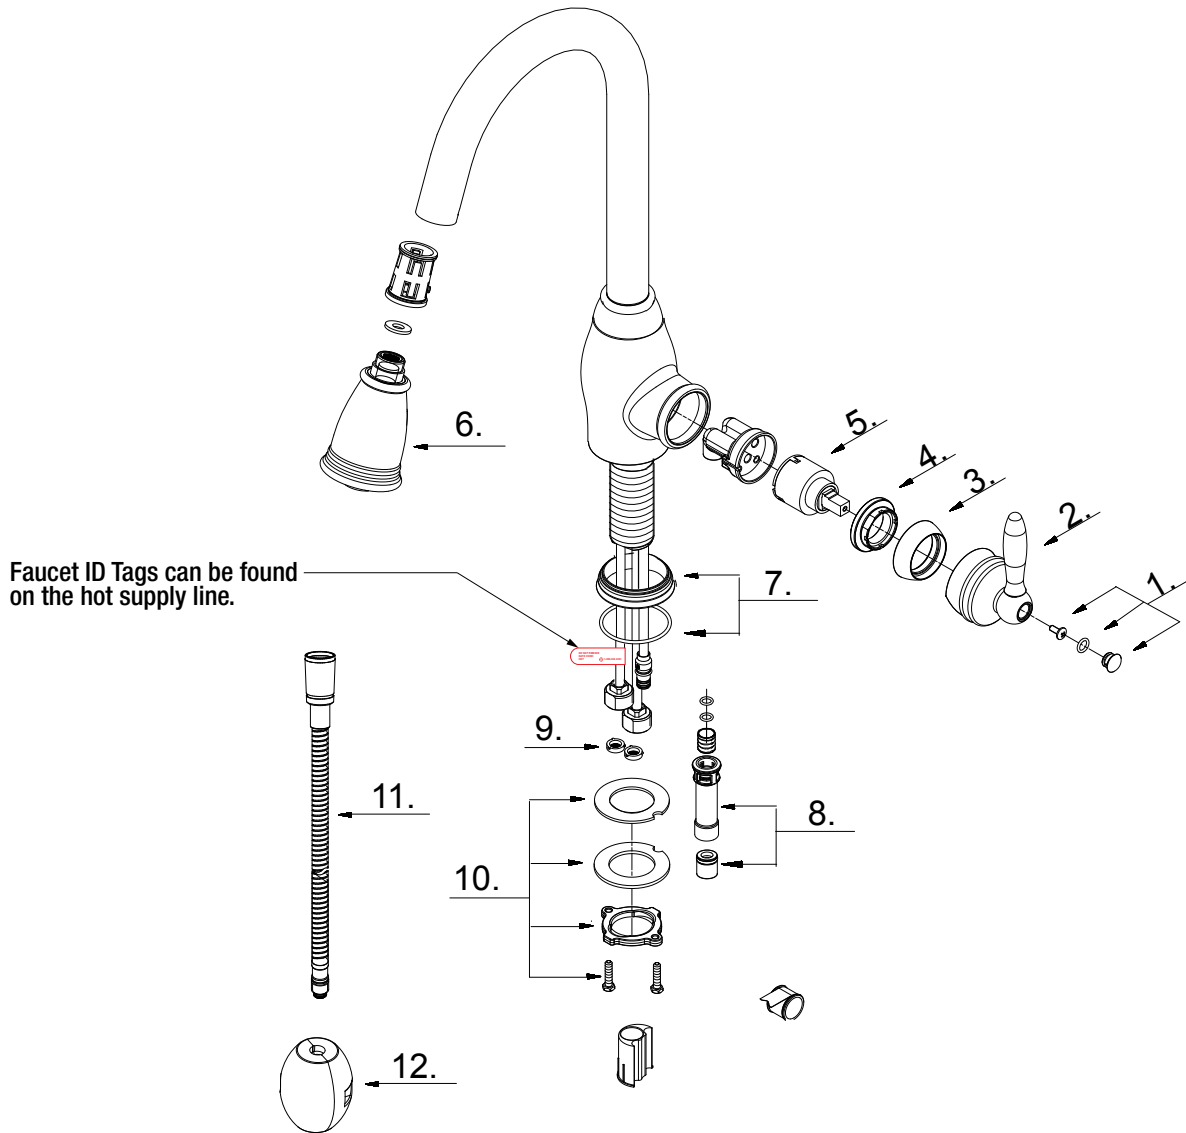

**Glacier Bay Newbury Single-Handle Pull-Down  
Sprayer Kitchen Faucet**

MODEL	SKU#	OMSID	FINISH
FP4A0033BNV	302357332	302357332	Brushed Nickel
FP4A0033RBP	302357327	302357327	Oil Rub Bronze

Many replacement parts can be purchased online or at your local store. Please use the table below to identify the part SKU number needed, go to [HOMEDEPOT.COM](http://HOMEDEPOT.COM), and check for online and store availability. If you can't find the part you are looking for, please call 1-855-HD-GLACIER.

Part	Description	Part #	Internet SKU #	Store SKU#	Part	Description	Part #	Internet SKU #	Store SKU#
1	Handle Cap	A66G013*			7	Base Trim Ring	A667674*		
2	Metal Handle Assembly	A662594*			8	Hose Adaptor Assembly	A66G142N		
3	Trim Cap	A103290*			9	Filter Washer	A022255N		
4	Bonnet Nut	A104207			10	Mounting Hardware	A603171		
5	Ceramic Disc Cartridge	A507348N			11	Spray Hose	A512133N*		
6	Spray Head	A523483N-65*			12	Weight	A504713		