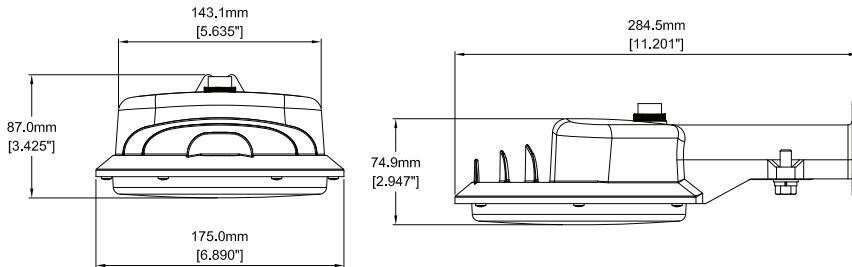

## PRODUCT LINE DRAWING

**SUGGESTED MOUNTING HEIGHT:**  
 8-15FT. (2.4-4.6M)