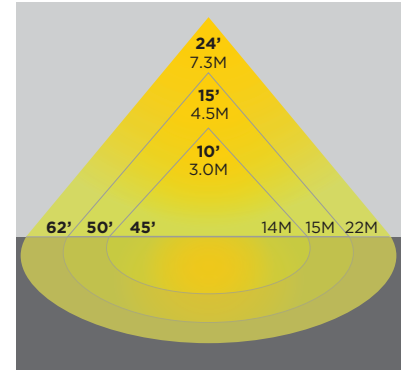

3D PHOTOMETRIC VIEW