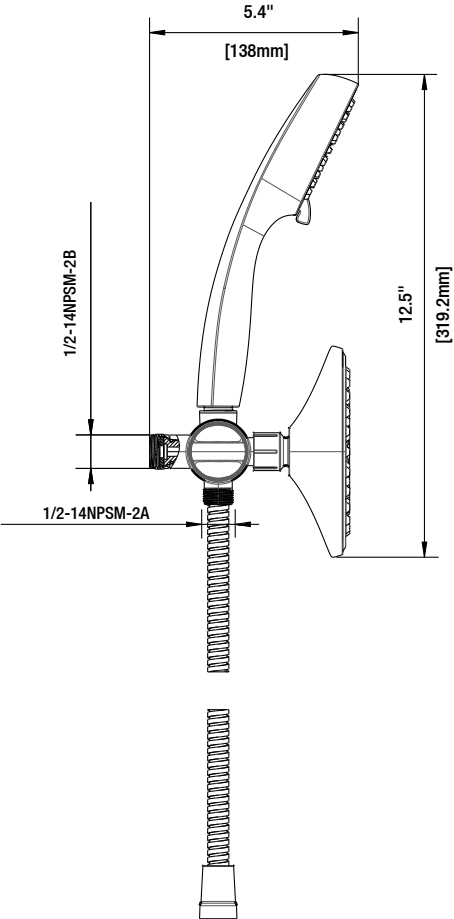

Specifications

FEATURES

- 1-FUNCTION SHOWERHEAD AND 6-FUNCTION HANDSHOWER COMBO KIT
- 1/2-14NPSM Connection
- 1.8 GPM Flow Rate
- Easy Installation

CODE COMPLIANCE

- ASME A112.18.1 / CSA B125.1
- EPA WaterSense Certified

WARRANTY

- Limited Lifetime Warranty

1-FUNCTION SHOWERHEAD AND 6-FUNCTION HANDSHOWER COMBO KIT

MODEL	SKU #	FINISH
HD58302-0501	309900006	Chrome
HD58302-0504	1004442252	Brushed Nickel PVD

INSTALLATION DIMENSIONS