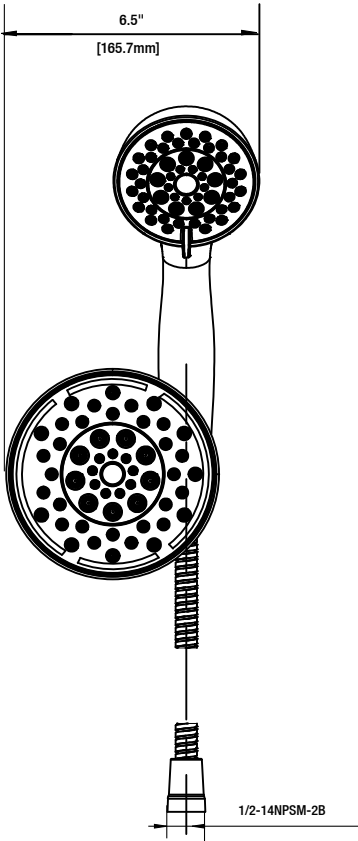

Specifications

FEATURES

- 1-FUNCTION SHOWERHEAD AND 6-FUNCTION HANDSHOWER COMBO KIT
- 1/2-14NPSM Connection
- 1.8 GPM Flow Rate
- Easy Installation

CODE COMPLIANCE

- ASME A112.18.1 / CSA B125.1
- EPA WaterSense Certified

WARRANTY

- Limited Lifetime Warranty

1-FUNCTION SHOWERHEAD AND 6-FUNCTION HANDSHOWER COMBO KIT

MODEL	SKU #	FINISH
HD58302-0501	309900006	Chrome
HD58302-0504	1004442252	Brushed Nickel PVD

INSTALLATION DIMENSIONS