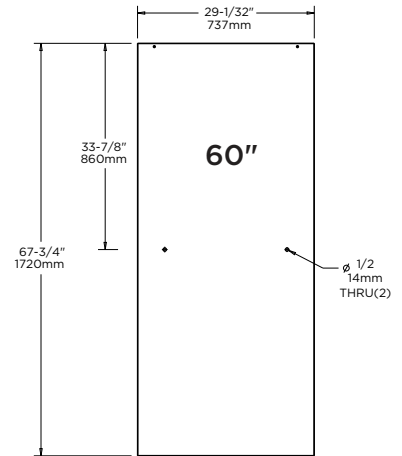

TECHNICAL DATA

Shower Door

SLIDING SHOWER 48" & 60" GLASS PANELS

MATERIALS:

1/4" (6mm) Tempered Glass Panel.

INSTALLATION:

Detailed Instructions and Hardware Included for Easy Installation.

UNIQUE FEATURE:

Spot Guard Easy Clean Coating.

Traditional:

48": Fits Doors with an Opening min/max of 43 3/8" - 47 3/8" (110cm-120cm), with a Height of 70" (178cm).

60": Fits doors with an opening min/max of 50 1/8" - 59 3/8" (127cm-151cm), with a Height of 70" (178cm).

Contemporary:

48": Fits Doors with an Opening min/max of 43 3/8" - 47 3/8" (110cm-120cm), with a Height of 71" (180cm).

60": Fits Doors with an Opening min/max of 50 1/8" - 58 1/2" (127cm-149cm), with a Height of 71" (180cm).

WARRANTY:

5 Year Limited Warranty.

see what Delta can do™