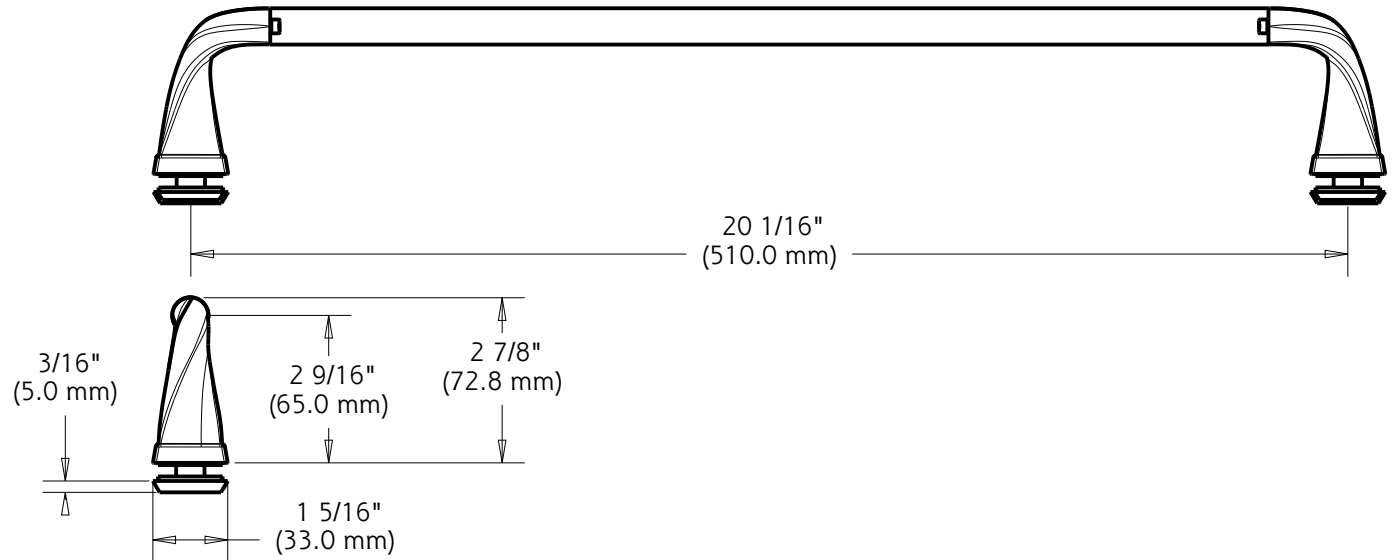

Shower Door

EVERLY™ HANDLE

MATERIALS: Zinc Posts for all
Aluminum Bar: Brushed Nickel and Oil Rubbed Bronze.
Stainless Steel Bar: Polished Chrome.

INSTALLATION: Detailed Instructions and Hardware Included for Easy Installation.

UNIQUE FEATURE: Coordinates with Delta® Faucets and Bath Hardware.
Compatible with All Delta® Sliding Bathtub or Shower Doors.

WARRANTY: 5 Year Limited Warranty.

see what Delta can do