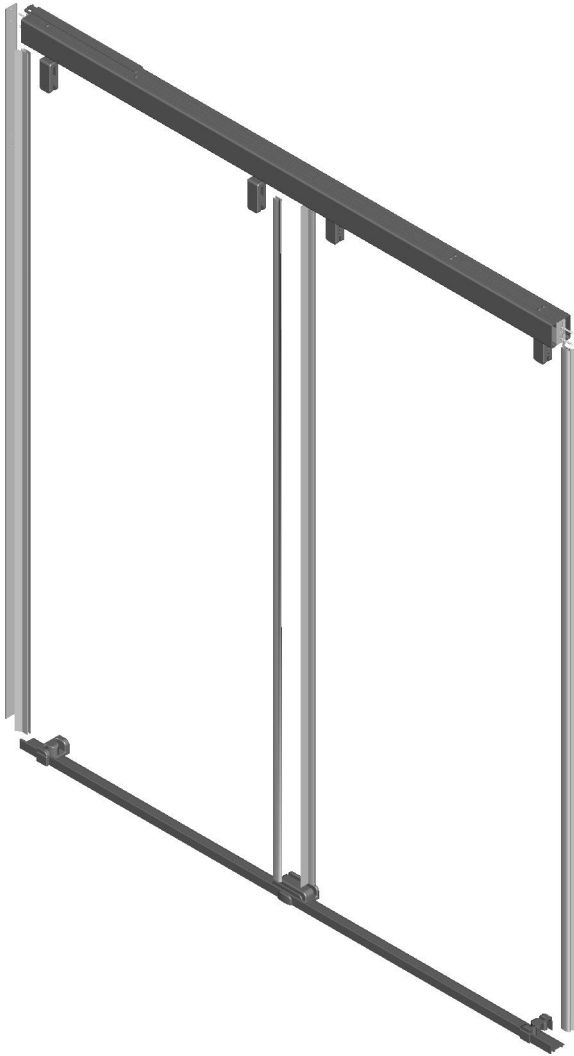

# SHOWER DOOR

# SLIDING MOD STYLE SHOWER TRACK 48-60"

ID	DESCRIPTION	QTY	MATERIAL
1	#8-18 X 1.5" LONG PHILLIPS HEAD	4	SS
2	6mm Blade Seal	1	PVC
3	6mm Bumper Seal	1	PVC
4	6mm Damper	4	ASSEMBLY
5	6mm Door Roller Assembly	4	ASSEMBLY
6	6mm Outer Angle Blade Seal	2	PVC
7	6mm Top Track	1	AL6463
8	Acrylic Wall Anchor	4	NYLON
9	Bottom Track	1	AL6463
10	Bumper	2	PVC
11	Center Divider	1	NYLON
12	Collar Bracket	2	ZINC_DIE_CAST
13	Collar Bracket Template	1	AL6063
14	Damper Drilling Template	1	NYLON
15	Retention Plate	2	NYLON
16	Tile Wall Anchors	4	PVC
17	Trim Cap	1	PVC

**UNIQUE FEATURE:** Constructed of Corrosion Resistant Anodized Aluminum.  
48" - 60" Track Assembly Kit  
Fits 48" Shower Doors with an Opening min/max of 43 3/8" - 47 3/8" (110cm-120cm),  
with a Height of 71 1/2" (182cm).  
Fits 60" Shower Doors with an Opening min/max of 50 1/8" - 58 1/2" (127cm-149cm),  
with a Height of 71 1/2" (182cm).

**NOTE:** Height of 74" (188cm) Required for installation  
Compatible with all 1/4 inch (6mm) Delta Shower Glass

**WARRANTY:** 5 Year Limited Warranty.

see what Delta can do