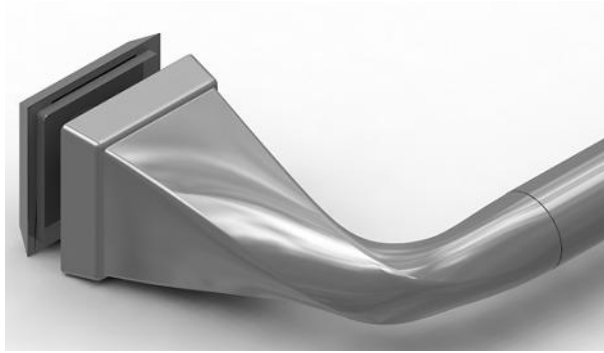

# EVERLY™ HANDLE

**MATERIALS:** Zinc Posts for all  
Aluminum Bar: Brushed Nickel and Oil Rubbed Bronze.  
Stainless Steel Bar: Polished Chrome.

**INSTALLATION:** Detailed Instructions and Hardware Included for Easy Installation.