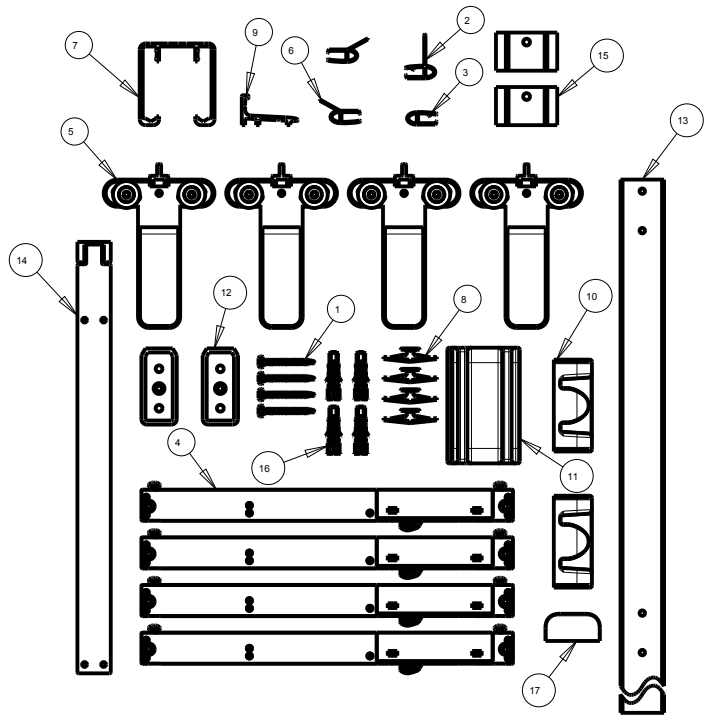

# SHOWER DOOR

# SLIDING MOD STYLE SHOWER TRACK 48-60"

ID	DESCRIPTION	QTY	MATERIAL
1	#8-18 X 1.5" LONG PHILLIPS HEAD	4	SS
2	6mm Blade Seal	1	PVC
3	6mm Bumper Seal	1	PVC
4	6mm Damper	4	ASSEMBLY
5	6mm Door Roller Assembly	4	ASSEMBLY
6	6mm Outer Angle Blade Seal	2	PVC
7	6mm Top Track	1	AL6463
8	Acrylic Wall Anchor	4	NYLON
9	Bottom Track	1	AL6463
10	Bumper	2	PVC
11	Center Divider	1	NYLON
12	Collar Bracket	2	ZINC_DIE_CAST
13	Collar Bracket Template	1	AL6063
14	Damper Drilling Template	1	NYLON
15	Retention Plate	2	NYLON
16	Tile Wall Anchors	4	PVC
17	Trim Cap	1	PVC

**UNIQUE FEATURE:** Constructed of Corrosion Resistant Anodized Aluminum.  
48" - 60" Track Assembly Kit  
Fits 48" Shower Doors with an Opening min/max of 43 3/8" - 47 3/8" (110cm-120cm),  
with a Height of 71 1/2" (182cm).  
Fits 60" Shower Doors with an Opening min/max of 50 1/8" - 58 1/2" (127cm-149cm),  
with a Height of 71 1/2" (182cm).

**NOTE:** Height of 74" (188cm) Required for installation  
Compatible with all 1/4 inch (6mm) Delta Shower Glass

**WARRANTY:** 5 Year Limited Warranty.

see what Delta can do