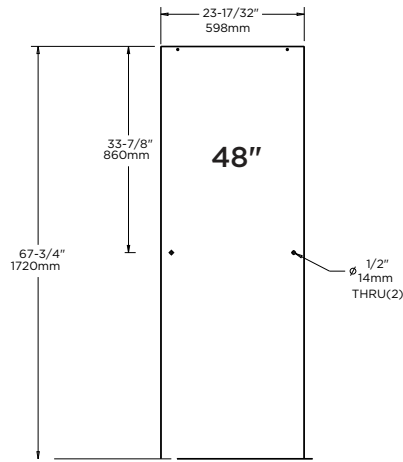

TECHNICAL DATA

Shower Door

SLIDING SHOWER 48" & 60" GLASS PANELS

MATERIALS:

1/4" (6mm) Tempered Glass Panel.

INSTALLATION:

Detailed Instructions and Hardware Included for Easy Installation.

UNIQUE FEATURE:

Spot Guard Easy Clean Coating.

Traditional:

48": Fits Doors with an Opening min/max of 43 3/8" - 47 3/8" (110cm-120cm), with a Height of 70" (178cm).

60": Fits doors with an opening min/max of 50 1/8" - 59 3/8" (127cm-151cm), with a Height of 70" (178cm).

Contemporary:

48": Fits Doors with an Opening min/max of 43 3/8" - 47 3/8" (110cm-120cm), with a Height of 71" (180cm).

60": Fits Doors with an Opening min/max of 50 1/8" - 58 1/2" (127cm-149cm), with a Height of 71" (180cm).

WARRANTY:

5 Year Limited Warranty.

see what Delta can do™