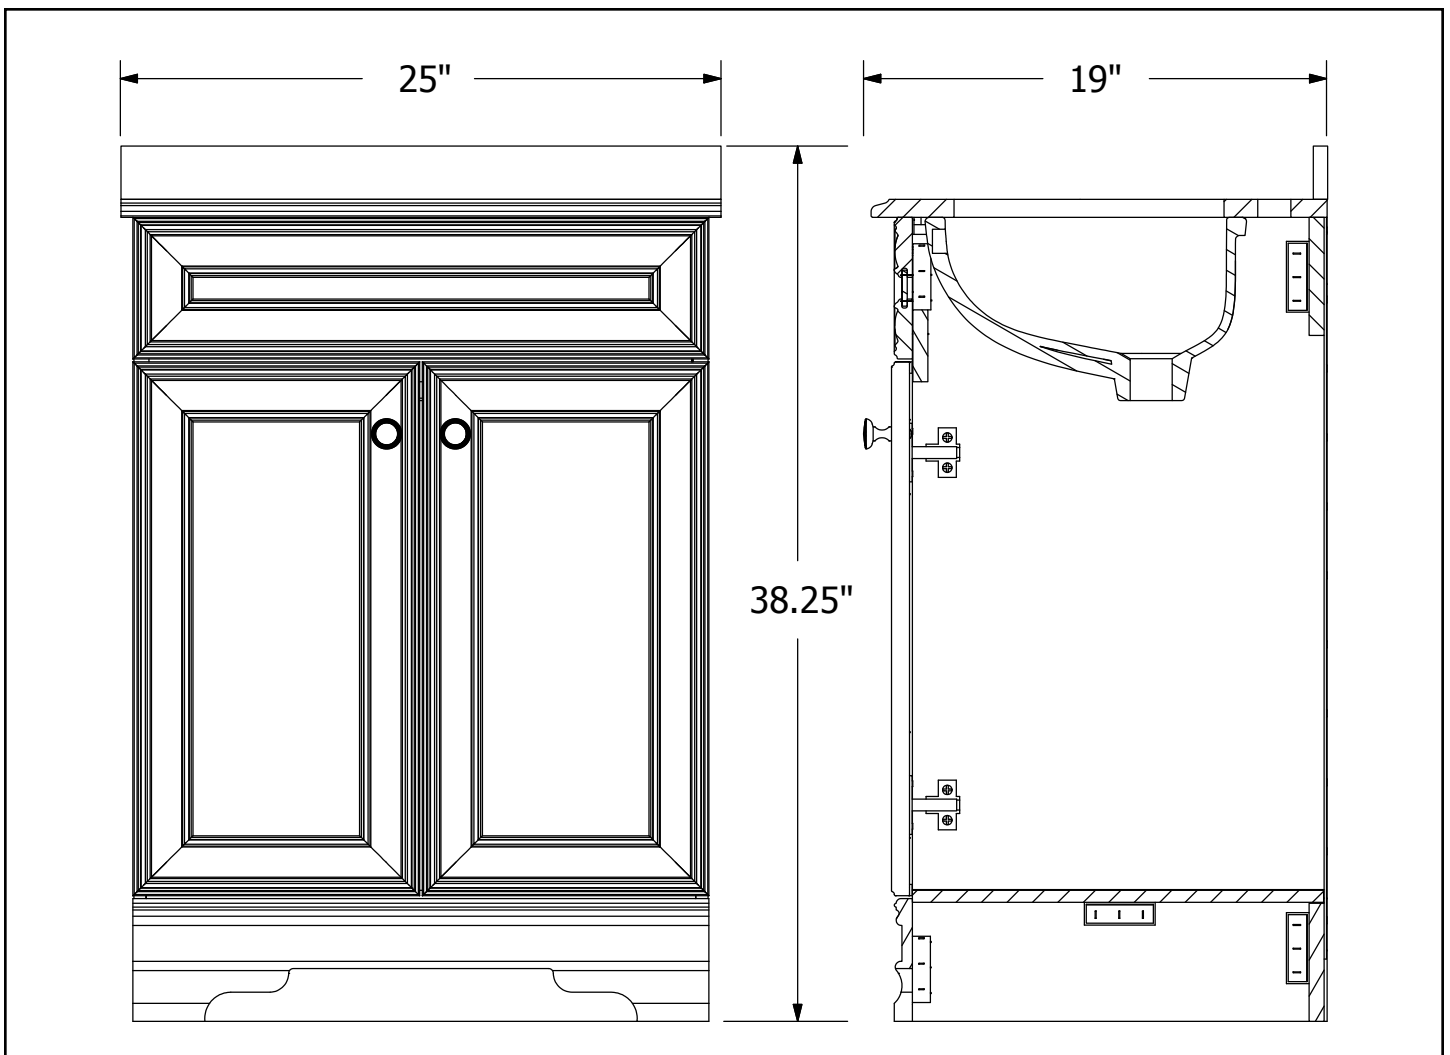

HOME DECORATORS COLLECTION

GRAFTON SERIES - CRIMSON

25" Vanity Cabinet with Top PPWYNCRM24

The information contained in this drawing is the sole property of RSI Home Products.
Any reproduction in part or as a whole without the written permission of RSI Home Products is prohibited.