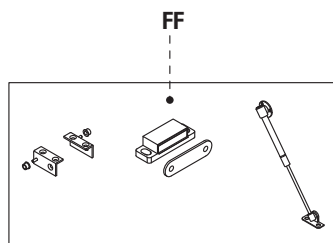

## MODEL TYPE

Part	Description	Part #
A	Top	1357FM-33-201-TOP
B	Outer Wall	PF-1357FM-33-201-OUTER WALL
C	Center Panel	INSERT-BOTTOM-MB
E	Left Front Panel	
F	Right Front Panel	
D	Base	PF-1357FM-33-201-BASE
H	Insert	3322-FG-BG
I	Remote Control	PU18-33CB-RC
K	Flip-Down Door Center Panels	PH-1357FM-33-201-CENTER PANELS

Part	Description	Part #
EE	KD Hardware Pack	PH-1357FM-33-201
FF	Flip-Down Door Hardware Set	PU17-1267FM-II/JJ/LL
GG	Flip-Down Door Handle	1357FM-33-HANDLE-WHT
HH	Leveler	T-1007
II	Insert Bracket	INSERT-STONE SIDE-MB