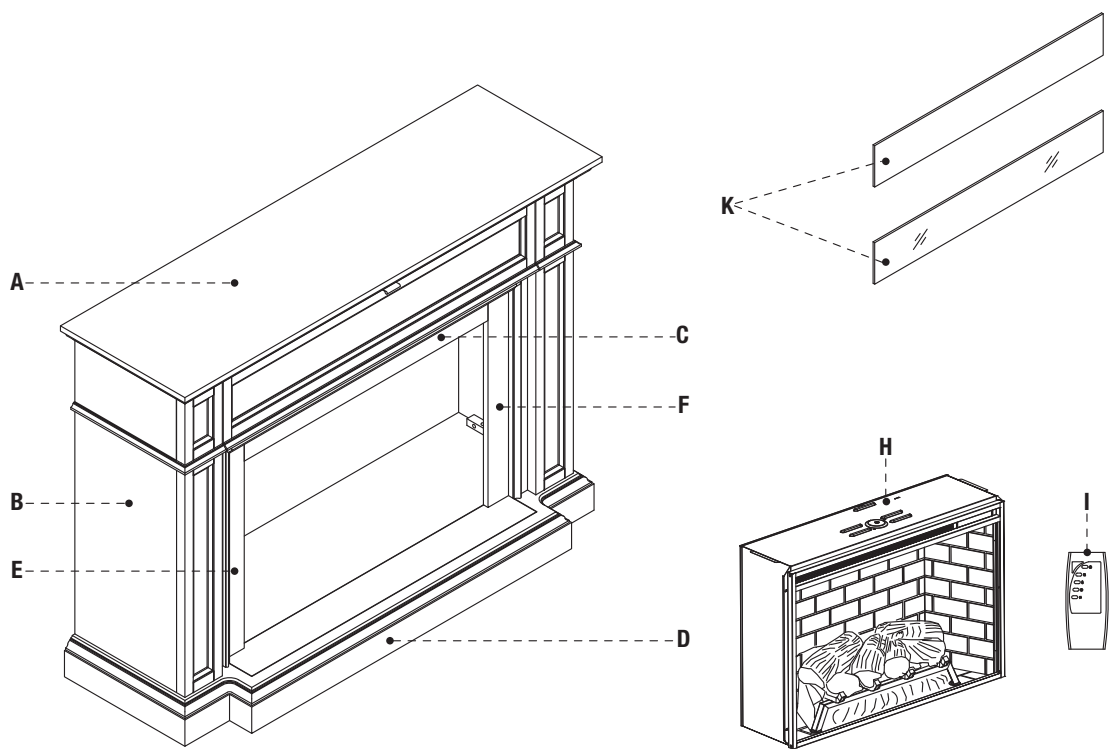

## MODEL TYPE

Part	Description	Part #
A	Top	1357FM-33-201-TOP
B	Outer Wall	PF-1357FM-33-201-OUTER WALL
C	Center Panel	INSERT-BOTTOM-MB
E	Left Front Panel	
F	Right Front Panel	
D	Base	PF-1357FM-33-201-BASE
H	Insert	3322-FG-BG
I	Remote Control	PU18-33CB-RC
K	Flip-Down Door Center Panels	PH-1357FM-33-201-CENTER PANELS