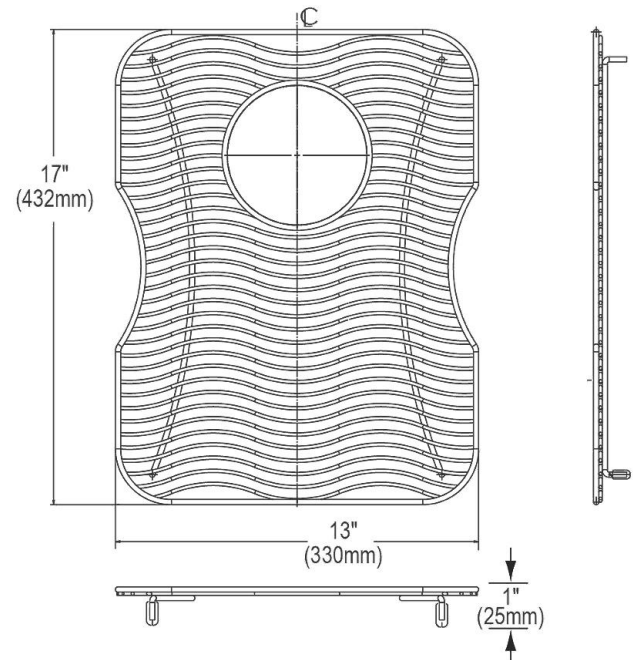

Material:	Stainless Steel
Finish:	Polished Stainless Steel
Dimensions:	13" x 17" x 1"
Fits Bowl Size(s):	14" x 18"

Special Note: For bowls with rear center drain opening.

AMERICAN PRIDE. A LIFETIME TRADITION.
Like your family, the Elkay family has values and traditions that endure. For almost a century, Elkay has been a family-owned and operated company, providing thousands of jobs that support our families and communities.

[Clean and Care Manual (PDF)](#)

[Clean and Care Manual (PDF)](#)

[Warranty (PDF)](#)