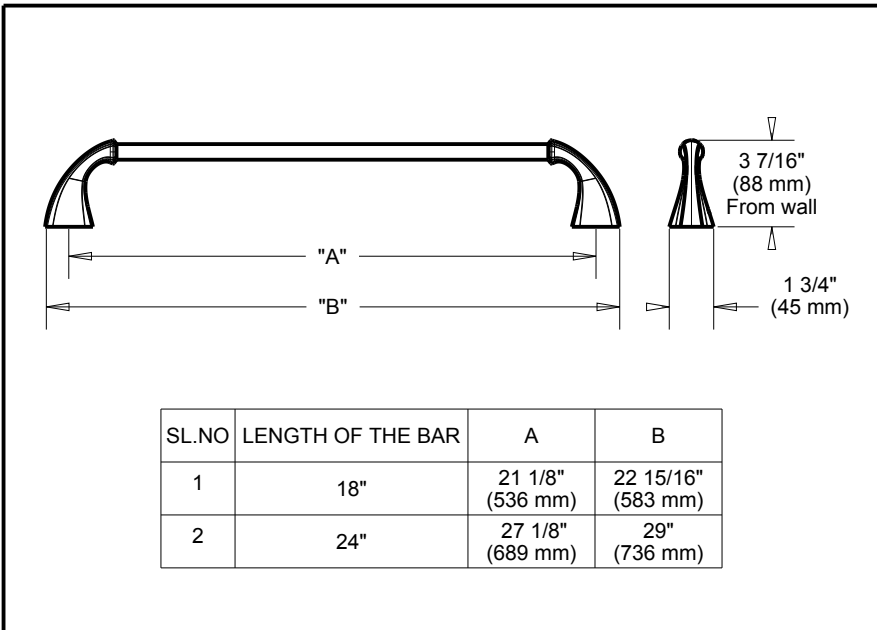

DELTA[®]

ACCESSORIES

- Addison™ Bath Collection
- Towel Bar

Submitted Model No.: _____

Specific Features: _____

STANDARD SPECIFICATIONS:

- Wood blocking is preferable behind all wall surfaces. If wood blocking is not available, the following fasteners are suggested: Tile/Masonry-Plastic or lead Anchors Plaster/drywall-Toggle bolts.
- Mounting hardware and mounting template included with product.