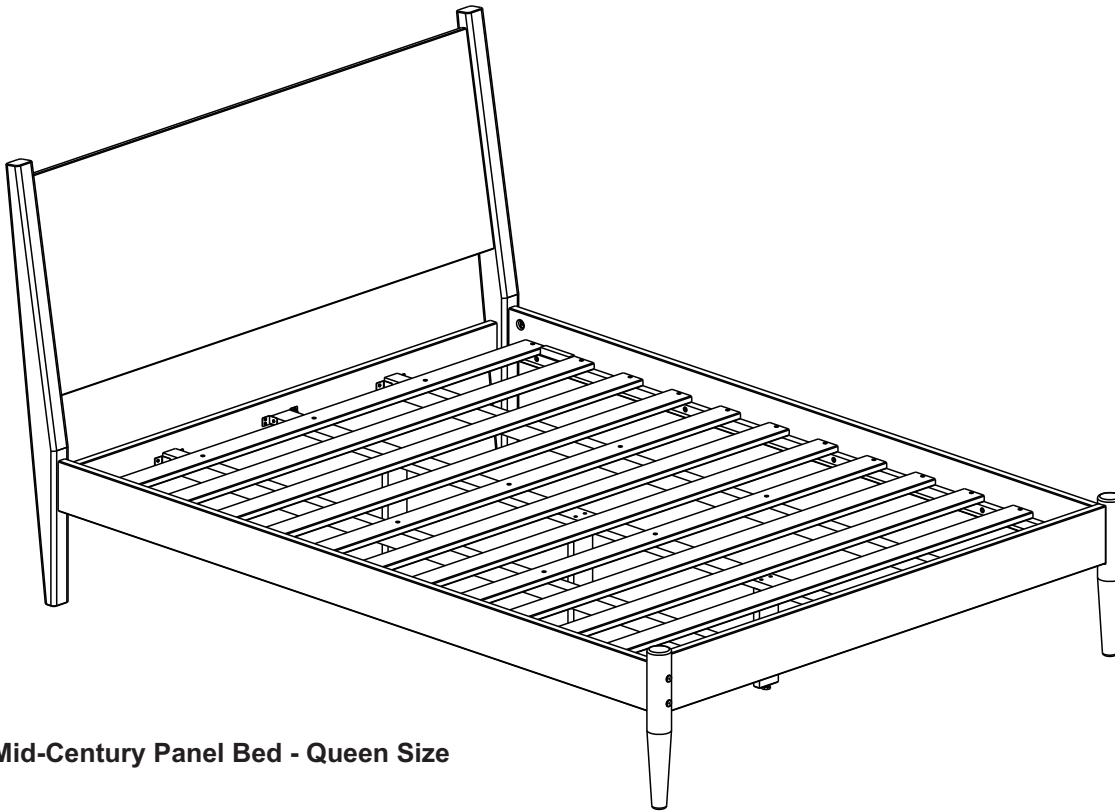

# ASSEMBLY INSTRUCTIONS

Mid-Century Panel Bed - Queen Size

01:00 Hs