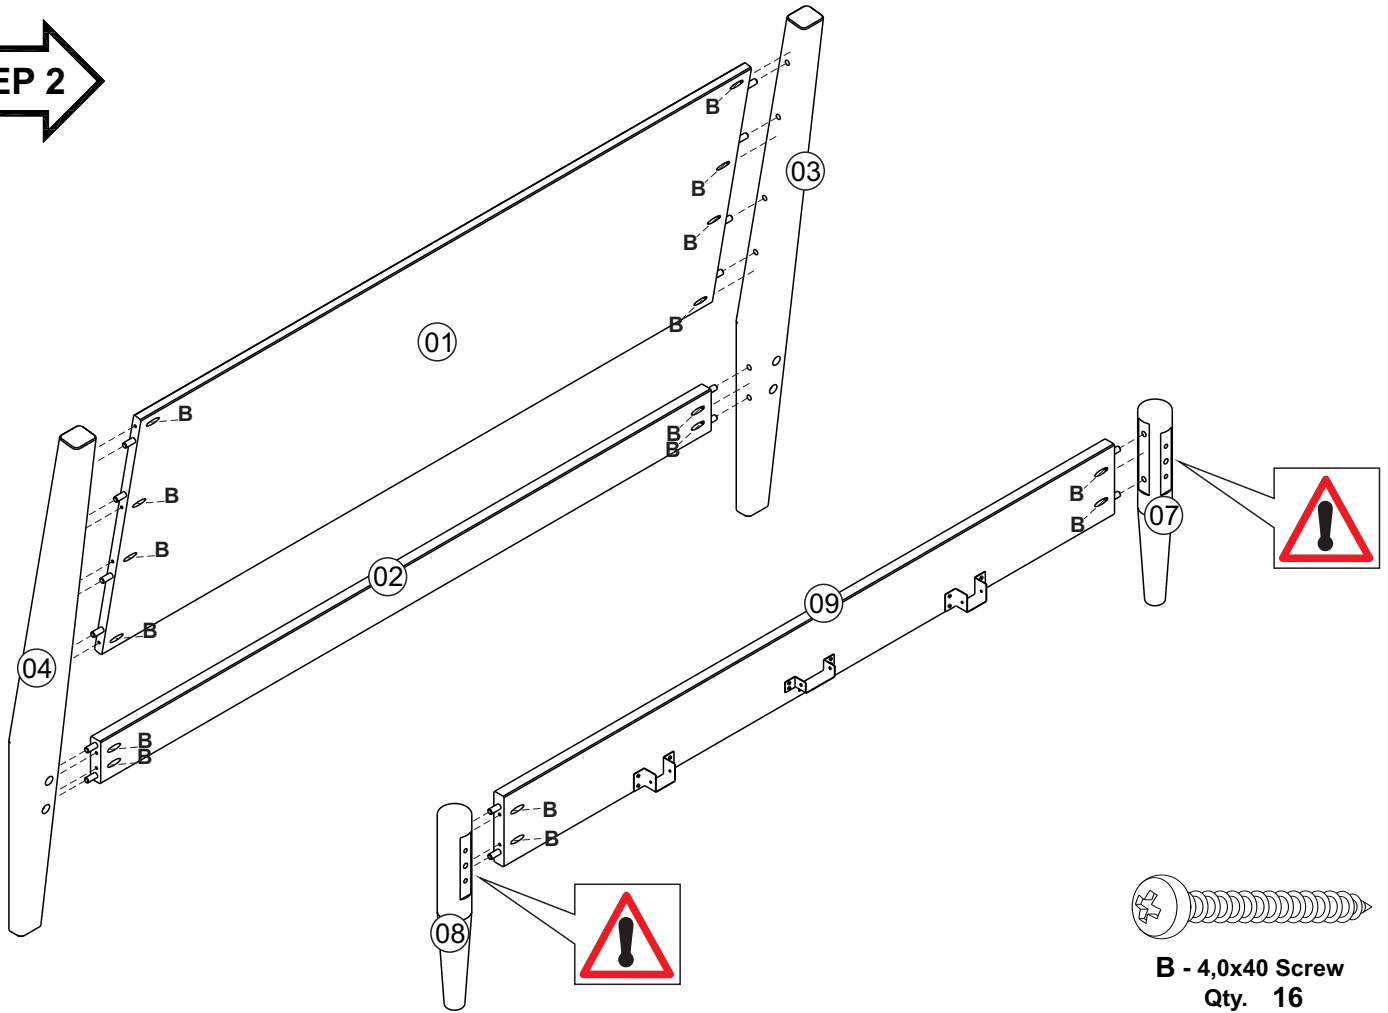

STEP 2

B - 4,0x40 Screw
Qty. 16