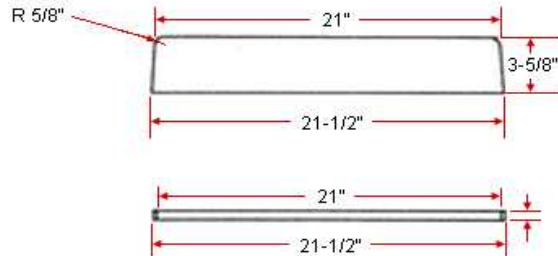

Universal Side Splash

Specifications

Material Content: Cultured Marble
Size: 19" and 22" available
Color: Sandstone / Solid White / White on White / White on Bone

Dimensions

19"

22"

Warranty & Compliances

Warranty 1 Year Limited Warranty

Order Codes & Finishes/Colors

	19"	22"
Sandstone		906289
Solid White	550921	550905
White on white	550533	550913
White on Bone	550558	550228

Type:
Job:
Order Code:
Approvals:

Design House reserves the right to make changes in materials, specifications & models at any time. Design House also reserves the right to discontinue product without notice or obligation.