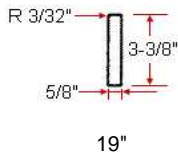

Universal Side Splash

Specifications

Material Content: Cultured Marble
Size: 19" and 22" available
Color: Sandstone / Solid White / White on White / White on Bone

Dimensions

19"

22"

Warranty & Compliances

Warranty 1 Year Limited Warranty

Order Codes & Finishes/Colors

	19"	22"
Sandstone		906289
Solid White	550921	550905
White on white	550533	550913
White on Bone	550558	550228

Type:
Job:
Order Code:
Approvals:

Design House reserves the right to make changes in materials, specifications & models at any time. Design House also reserves the right to discontinue product without notice or obligation.