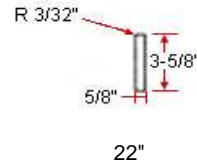

Universal Side Splash

Specifications

Material Content: Cultured Marble
Size: 19" and 22" available
Color: Sandstone / Solid White / White on White / White on Bone

Dimensions

19"

22"

Warranty & Compliances

Warranty 1 Year Limited Warranty

Order Codes & Finishes/Colors

	19"	22"
Sandstone		906289
Solid White	550921	550905
White on white	550533	550913
White on Bone	550558	550228

Type:
Job:
Order Code:
Approvals:

Design House reserves the right to make changes in materials, specifications & models at any time. Design House also reserves the right to discontinue product without notice or obligation.