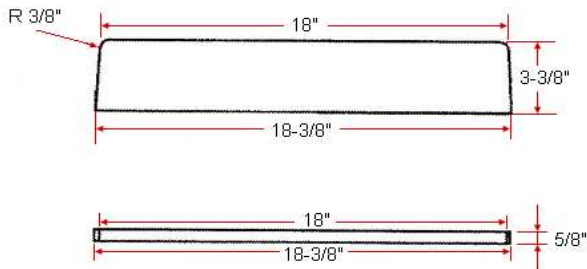

Universal Side Splash

Specifications

Material Content: Cultured Marble
Size: 19" and 22" available
Color: Sandstone / Solid White / White on White / White on Bone

Dimensions

19"

22"

Warranty & Compliances

Warranty 1 Year Limited Warranty

Order Codes & Finishes/Colors

	19"	22"
Sandstone		906289
Solid White	550921	550905
White on white	550533	550913
White on Bone	550558	550228

Type:
Job:
Order Code:
Approvals:

Design House reserves the right to make changes in materials, specifications & models at any time. Design House also reserves the right to discontinue product without notice or obligation.