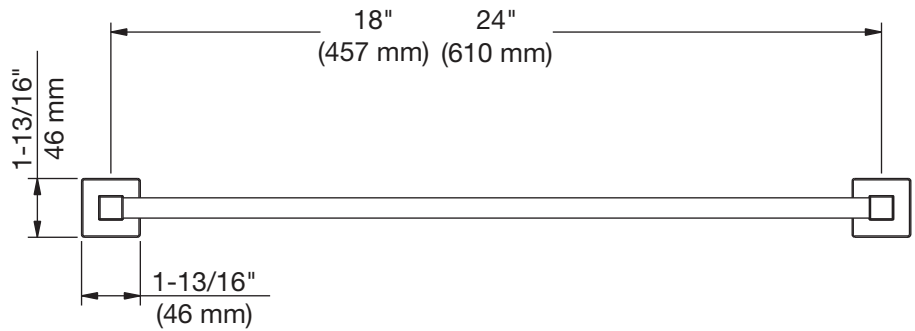

Location:

Towel Bar 363TB-18 and 363TB-24

Specification Submittal

Model Numbers

- 363TB-18 Towel Bar
- 363TB-24 Towel Bar

Finish Options

Append appropriate -suffix to model number.

- STN Satin nickel finish

Dimensions *Duro Towel Bar, 363TB-18 and 363TB-24*

Note: Dimensions subject to change without notice