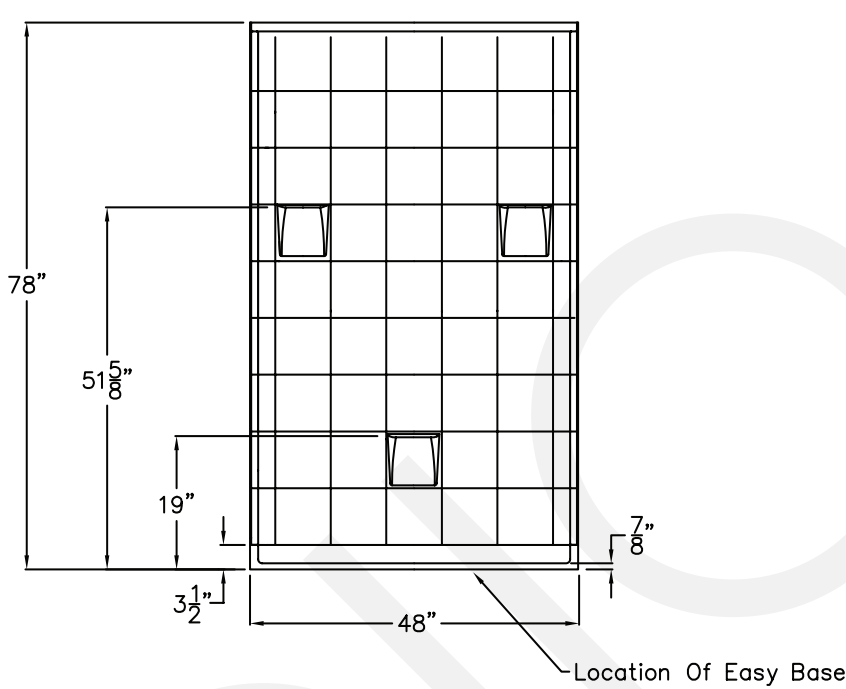

Barrier Free, Roll In Shower 48" x 36"
4836 BF 4P .875 - Center Drain