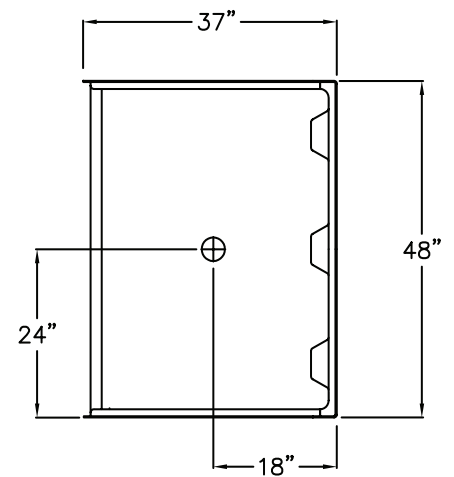

Outside Dimensions: 37" W x 48" L x 78" H  
Shipping Dimensions: 52" W x 63" L x 84" H  
Shipping Weight: 437 lbs.  
Net Weight: 425 lbs.  
Threshold Height: .875" Change of Level 

**Package Options:**

- White (W), Bone (BN) or Biscuit (B) Shower Panels
- Standard, Plus 24, Plus 36, or Freedom
- Flange Trim Molding Kit
- Multi-Piece Window Trim Kit

**Panels:**

Shower Base ..... 37" W x 48" L x 3.5" H  
Side Wall Panel Left ..... 37" W x 74.5" H  
Side Wall Panel Right..... 37" W x 74.5" H  
Rear Wall Panel..... 48" L x 74.5" H

Collapsible Rubber Dam  
White PVC with End Caps

Barrier Free, Roll In Shower 48" x 36"  
**4836 BF 4P .875** - Center Drain

TOP VIEW

Detail of 7/8" Threshold

Disclaimer:

In an effort to continually improve our product, specifications and configurations are subject to change without notice. Before ordering or installing, consider future access to essential equipment. Due to the nature of the materials, dimensions may vary  $\pm 1/2"$ .