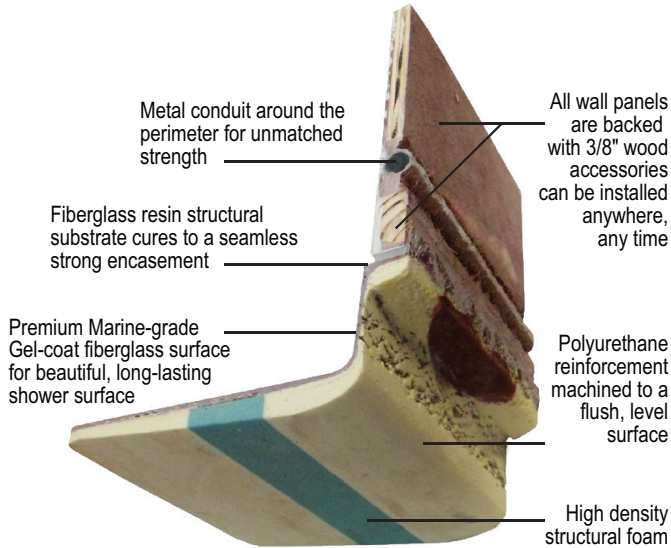

Collapsible Rubber Dam  
White PVC with End Caps

Barrier Free, Roll In Shower 48" x 36"  
**4836 BF 4P .875** - Center Drain

TOP VIEW

Detail of 7/8" Threshold

Disclaimer:

In an effort to continually improve our product, specifications and configurations are subject to change without notice. Before ordering or installing, consider future access to essential equipment. Due to the nature of the materials, dimensions may vary  $\pm 1/2"$ .

## STRENGTH

Wood & Steel Reinforced Walls

Twice the weight and twice the raw materials used in the construction of our showers than listed by any of our competitors. Wood reinforced core walls and high density base. Metal conduit around perimeter of EACH panel for added strength.

## ADAPTABILITY

Customized Accessory Placement

The wood reinforced core walls allow the fixtures to be installed right onto the wall studs by eliminating the need for a drywall backing.