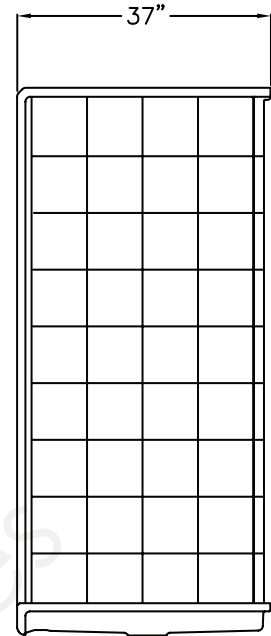

Outside Dimensions: 37" W x 48" L x 78" H  
Shipping Dimensions: 52" W x 63" L x 84" H  
Shipping Weight: 437 lbs.  
Net Weight: 425 lbs.  
Threshold Height: .875" Change of Level 

**Package Options:**

- White (W), Bone (BN) or Biscuit (B) Shower Panels
- Standard, Plus 24, Plus 36, or Freedom
- Flange Trim Molding Kit
- Multi-Piece Window Trim Kit

**Panels:**

Shower Base ..... 37" W x 48" L x 3.5" H  
Side Wall Panel Left ..... 37" W x 74.5" H  
Side Wall Panel Right..... 37" W x 74.5" H  
Rear Wall Panel..... 48" L x 74.5" H

## Ella Plus 36 Accessories

1.

Fine Brushed Stainless Steel  
Concealed Flange Grab Bars

2.

Four Legged Foldup Seat  
(500 lbs. Weight Capacity)

3.

2" Chrome Strainer  
Brass Drain with Friction Seal

4.

Collapsible Rubber Dam  
White PVC with End Caps

Barrier Free, Roll In Shower 48" x 36"  
**4836 BF 4P .875** - Center Drain

TOP VIEW

Detail of 7/8" Threshold

Disclaimer:

In an effort to continually improve our product, specifications and configurations are subject to change without notice. Before ordering or installing, consider future access to essential equipment. Due to the nature of the materials, dimensions may vary  $\pm 1/2"$ .