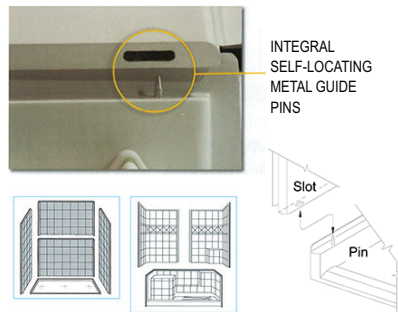

## STRENGTH

Wood & Steel Reinforced Walls

Twice the weight and twice the raw materials used in the construction of our showers than listed by any of our competitors. Wood reinforced core walls and high density base. Metal conduit around perimeter of EACH panel for added strength.

## ADAPTABILITY

Customized Accessory Placement

The wood reinforced core walls allow the fixtures to be installed right onto the wall studs by eliminating the need for a drywall backing.

## SHOWER DOOR FRIENDLY

Your choice: Curtain or Door

Square corners in Ella shower construction allow for framed or frameless shower doors to be installed.

Image for illustration only

## FRONT SIDE INSTALLATION

Aluminum Pin and Slot System for a contractor friendly front side installation.

An installation may be finished in a fraction of the time. No more need to get behind the panels to bolt large panels together.