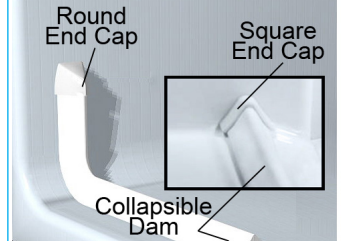

## Ella Plus 36 Accessories

1.

Fine Brushed Stainless Steel  
Concealed Flange Grab Bars

2.

Four Legged Foldup Seat  
(500 lbs. Weight Capacity)

3.

2" Chrome Strainer  
Brass Drain with Friction Seal

4.

Collapsible Rubber Dam  
White PVC with End Caps

Barrier Free, Roll In Shower 48" x 36"  
**4836 BF 4P .875** - Center Drain

TOP VIEW

Detail of 7/8" Threshold

Disclaimer:

In an effort to continually improve our product, specifications and configurations are subject to change without notice. Before ordering or installing, consider future access to essential equipment. Due to the nature of the materials, dimensions may vary  $\pm 1/2"$ .