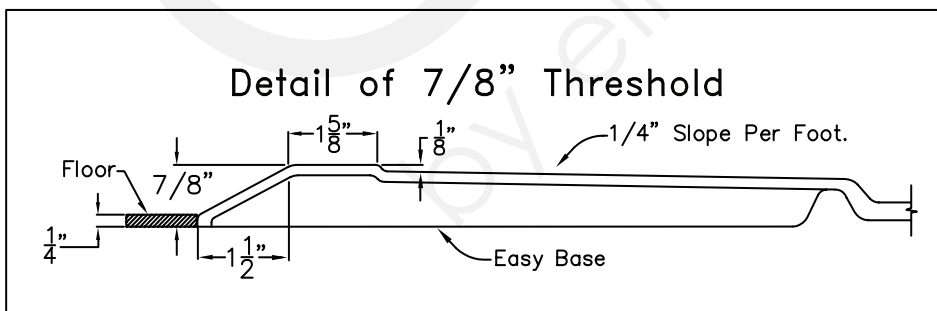

Collapsible Rubber Dam  
White PVC with End Caps

Barrier Free, Roll In Shower 48" x 36"  
**4836 BF 4P .875** - Center Drain

TOP VIEW

Detail of 7/8" Threshold

Disclaimer:

In an effort to continually improve our product, specifications and configurations are subject to change without notice. Before ordering or installing, consider future access to essential equipment. Due to the nature of the materials, dimensions may vary  $\pm 1/2"$ .