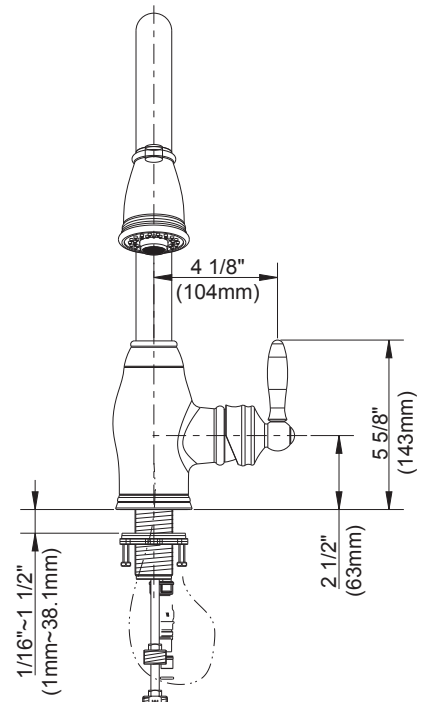

### FEATURES

- Drip Free Ceramic Cartridge
- Metal Lever Handle
- Lead Free Structure
- With Quick Connection
- Dual Function Spray
- Max Flow Rate: 1.75 gpm (6.6 L/min) at 60 psi

### INSTALLATION DIMENSIONS