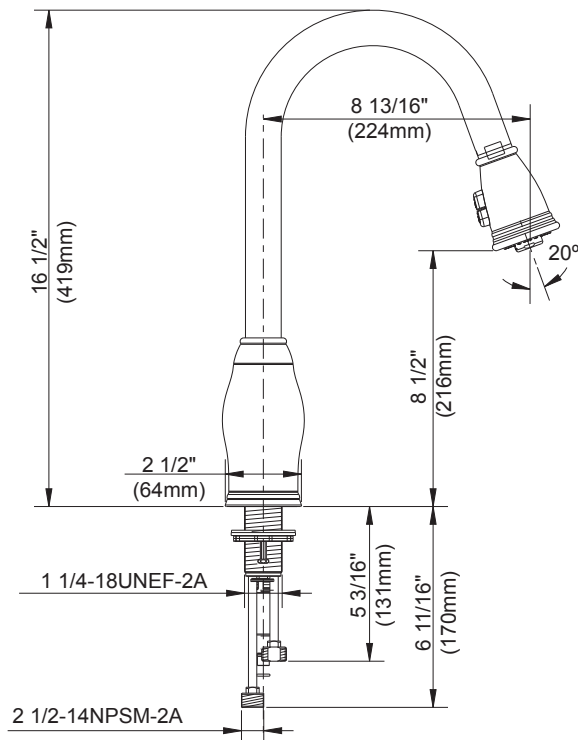

### FEATURES

- Drip Free Ceramic Cartridge
- Metal Lever Handle
- Lead Free Structure
- With Quick Connection
- Dual Function Spray
- Max Flow Rate: 1.75 gpm (6.6 L/min) at 60 psi

### INSTALLATION DIMENSIONS