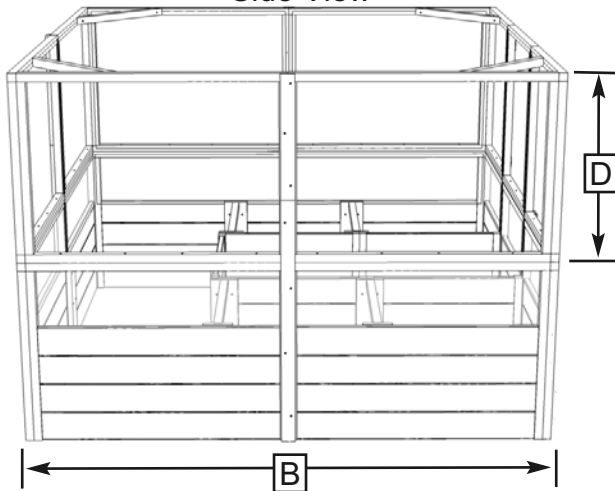

8x8 Raised Cedar Garden Bed Deer Fence Option Kit Item# RB88DFO

Front View

Version #2
March 24th, 2016

Product Specifications:

- A: Height = 67"
- B: Length = 95"
- C: Width = 92"
- D: Height (Deer Fence Only) = 33 1/2"
- E: Door Width = 30 5/8"
- F: Door Height = 65"

Side View

Top View

Shipping Specifications:

- 2 UPS Boxes
- 8"H x 34"W x 47"L
- Box 1 weight = 25 lbs
- Box 2 weight = 25 lbs
- Total Weight = 50 lbs