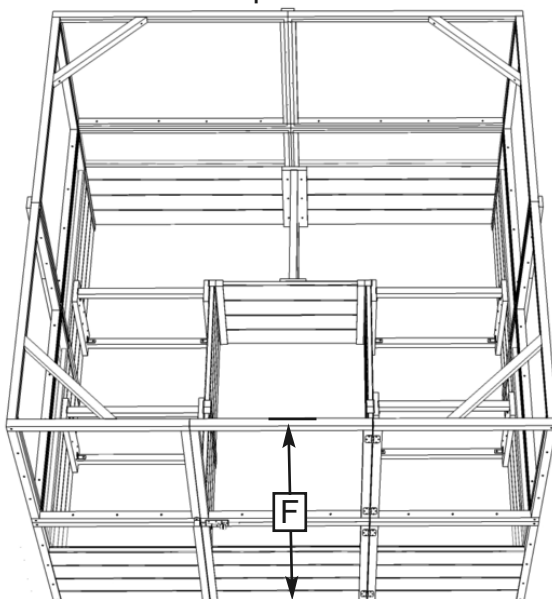

8x8 Raised Cedar Garden Bed Deer Fence Option Kit Item# RB88DFO

Front View

Version #2
March 24th, 2016

Product Specifications:

- A: Height = 67"
- B: Length = 95"
- C: Width = 92"
- D: Height (Deer Fence Only) = 33 1/2"
- E: Door Width = 30 5/8"
- F: Door Height = 65"

Side View

Top View

Shipping Specifications:

- 2 UPS Boxes
- 8"H x 34"W x 47"L
- Box 1 weight = 25 lbs
- Box 2 weight = 25 lbs
- Total Weight = 50 lbs