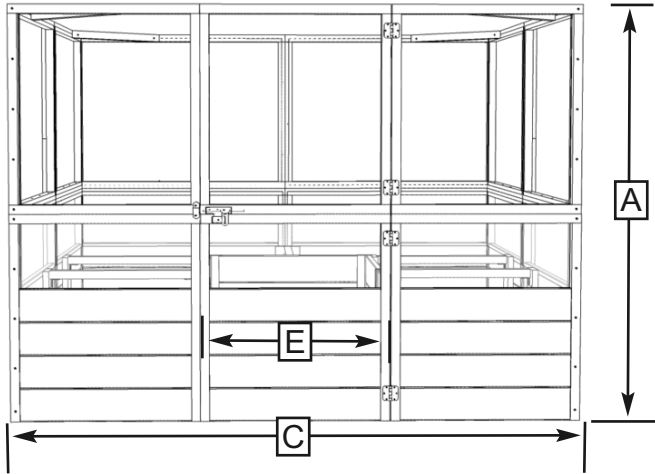

8x8 Raised Cedar Garden Bed Deer Fence Option Kit Item# RB88DFO

Front View

Version #2
March 24th, 2016

Product Specifications:

- A: Height = 67"
- B: Length = 95"
- C: Width = 92"
- D: Height (Deer Fence Only) = 33 1/2"
- E: Door Width = 30 5/8"
- F: Door Height = 65"

Side View

Top View

Shipping Specifications:

- 2 UPS Boxes
- 8"H x 34"W x 47"L
- Box 1 weight = 25 lbs
- Box 2 weight = 25 lbs
- Total Weight = 50 lbs