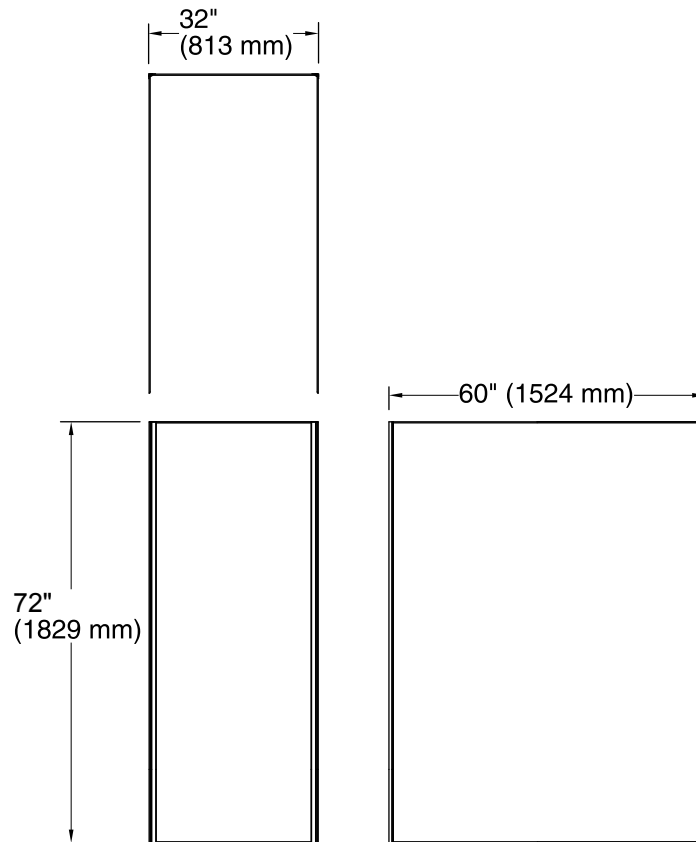

Features

- Includes 60"x72" wall panel, (2) 32"x72" wall panels, and (2) color-matched corner joints.

Material

- Walls made from Serica™ composite material.
- Durable, non-porous, 0.2" thick compression-molded walls that are easy to clean and resist chipping and cracking.

Installation

- Trimmable to customize size and installation.

Components

Product includes:

- K- 97608 60"x72" Wall Panel
- K- 97605 32"x72" Wall Panel
- K- 97605 32"x72" Wall Panel
- K- 97635 96" Corner Joint

Color	Code	Description
	0	White
	96	Biscuit
	47	Almond
	NY	Dune
	95	Ice™ Grey
	G9	Sandbar

Technical Information

All product dimensions are nominal.

Installation: 3-Wall Alcove

Notes

Measure your actual product for rough-in details.

Install this product according to the installation instructions.

Use non-solvent based construction adhesive. For installation over tile, use 100% silicone sealant.

Corner joints (optional) allow for 3/8" (10 mm) adjustment for out-of-plumb conditions or uneven cuts.