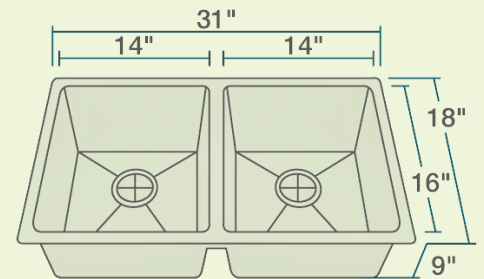

## 3120D-SLG Undermount 3/4" Radius Sink with Gray SinkLink

- 31" x 18" x 9"
- 33" Minimum Cabinet Size
- 14-, 16- or 18-Gauge Steel Available
- Certified High-Quality 304 Stainless Steel
- Brushed Satin Finish
- Offset Drain
- Thick Sound Dampener Rubber Pad
- Fully Insulated
- Cardboard Cutout Template Included
- Installation Hardware Included
- Lifetime Warranty

## Features

<b>Undermount Installation</b> 	<b>33" Minimum Cabinet Size</b> 	<b>18, 16 or 14 Gauge Available</b> 14G 16G 18G	<b>Cold Rolled Stainless Steel</b> 	<b>Brushed Satin Finish</b> 	<b>Offset Drain 3 1/2"</b> 
<b>Sound Dampening</b> 	<b>Fully Insulated</b> 	<b>Cutout Template</b> 	<b>Hardware Included</b> 	<b>Limited Lifetime Warranty</b> 	