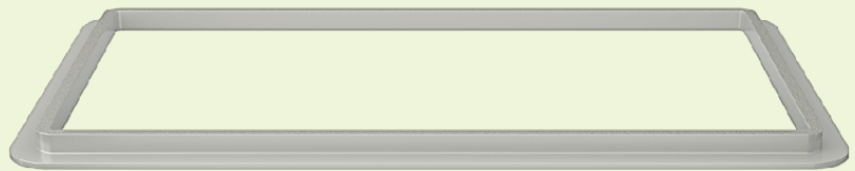

## 3120D-SLG Undermount 3/4" Radius Sink with Gray SinkLink

- 31" x 18" x 9"
- 33" Minimum Cabinet Size
- 14-, 16- or 18-Gauge Steel Available
- Certified High-Quality 304 Stainless Steel
- Brushed Satin Finish
- Offset Drain
- Thick Sound Dampener Rubber Pad
- Fully Insulated
- Cardboard Cutout Template Included
- Installation Hardware Included
- Lifetime Warranty

## Stainless Steel

Stainless Steel is the most popular choice for today's kitchens due to its clean look and durability. The beautiful brushed satin finish helps to hide small scratches that may occur over the lifetime of the sink. Our Stainless Steel sinks are made from high quality 14, 16, 18 or 20 gauge steel. Most models are made of one piece construction that ensures the sturdiest kitchen sink you will find. Our sinks are made from 300-series stainless steel and are guaranteed not to rust or stain. Each sink is fully insulated and has a sound dampening pad. Our stainless steel sinks are backed by a limited lifetime warranty. This sink can be mounted under a laminate countertop with the included SinkLink installation piece, creating a sleek look. Offered in white, black or gray, the SinkLink is constructed from thick durable plastic and acts as a secure barrier that keeps the foundation of the laminate countertop dry.

## Features

<b>Undermount Installation</b> 	<b>33" Minimum Cabinet Size</b> 	<b>18, 16 or 14 Gauge Available</b> 14G 16G 18G	<b>Cold Rolled Stainless Steel</b> 	<b>Brushed Satin Finish</b> 	<b>Offset Drain 3 1/2"</b> 
<b>Sound Dampening</b> 	<b>Fully Insulated</b> 	<b>Cutout Template</b> 	<b>Hardware Included</b> 	<b>Limited Lifetime Warranty</b> 	