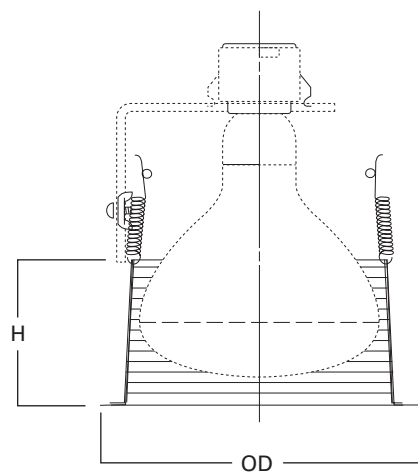

## DESCRIPTION

Coilex® Baffle trim in the 6" trim family for use in recessed downlighting.

Catalog #		Type
Project		
Comments		Date
Prepared by		

## SPECIFICATION FEATURES

Black or white phenolic coilex baffle with separate plastic ring. Features a larger lamp opening to accommodate PAR38, R40, BR40 lamps. Uses coil spring retention.

### Lamp Listings - GU24

H724ICAT	CF15/R30/GU24
H724ICATL	
H724RICAT	CF13/GU24 (spiral)
H724RICATL	

Height: 2-3/4" [70mm]  
Outside Diameter: 7-1/4" [184mm]

**410W**  
White Trim Ring, White Baffle

**410P**  
White Trim Ring, Black Baffle