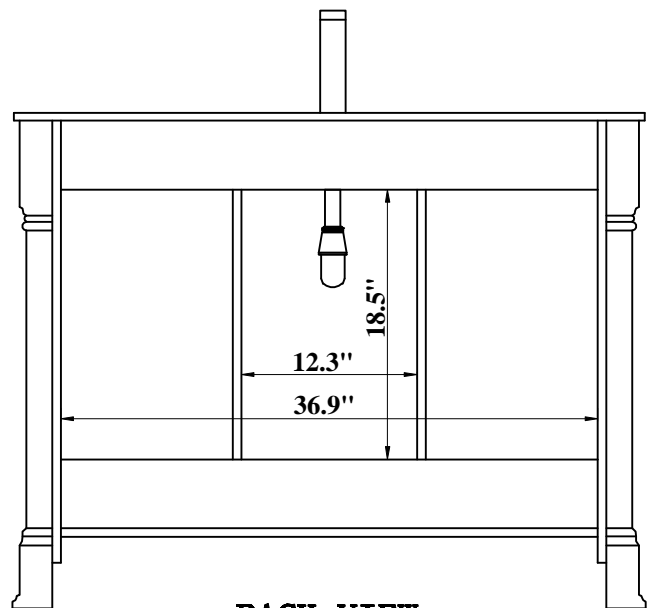

SB-278WHPS

SINK

VANITY

BACK VIEW