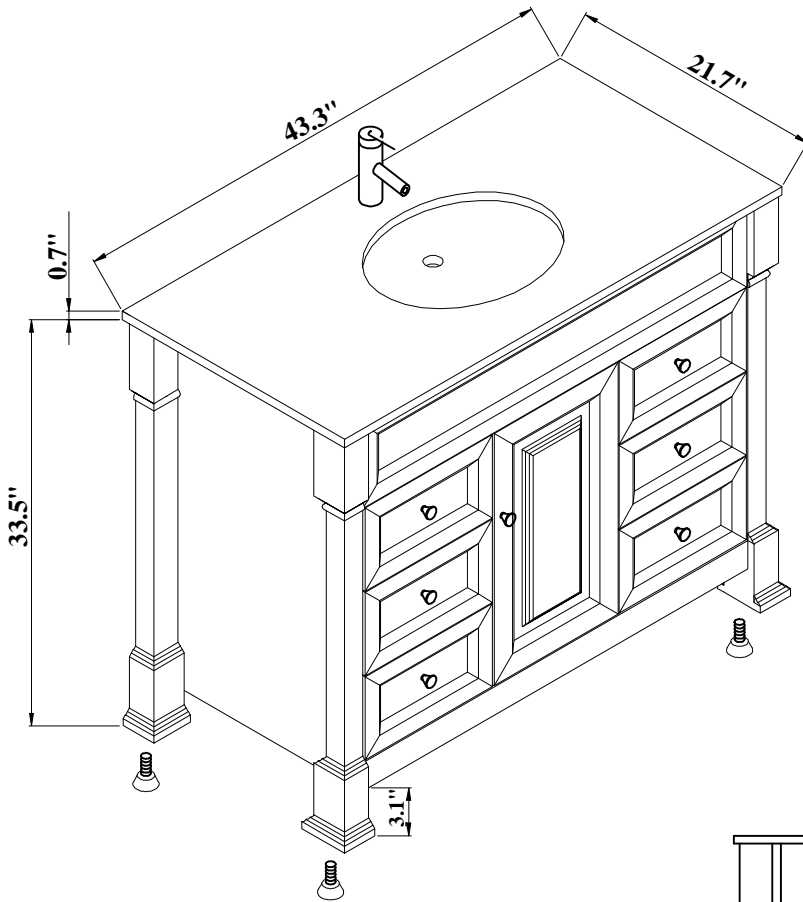

SB-278WHPS

SINK

VANITY

BACK VIEW