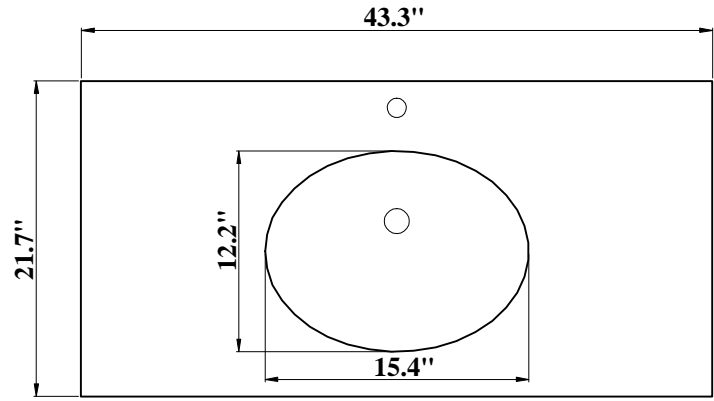

SB-278WHPS

SINK

VANITY

BACK VIEW