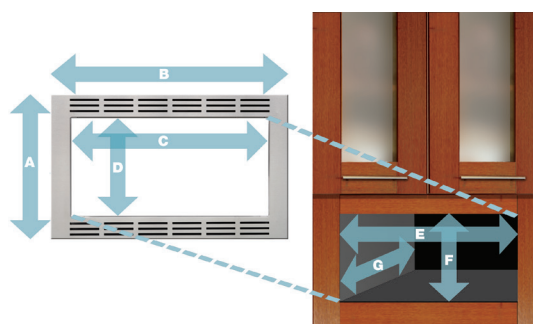

MENU	
Number of Auto Cook Items	19
Sensor Cook or Auto Cook	1. Oatmeal
	2. Breakfast Sausage
	3. Omelet
	4. Quinoa
	5. Soup
	6. Frozen Entrees
	7. Frozen Pizza (single)
	8. Frozen Pocket Sandwich
	9. Potatoes
	10. Fresh Vegetables
	11. Frozen Vegetables
	12. Canned Vegetables
	13. White Rice
	14. Brown Rice
	15. Frozen Dinners
	16. Pasta
	17. Stew
	18. Ground Meat
	19. Fish Fillets
OTHER	
Turntable Size (In)	15
Operating Instructions	English / Spanish
Accessory	Glass Tray
Trim Kit	Yes
Power Source	120V / 60HZ
DIMENSIONS	
Outside H x W x D (in)	11 15/16 x 21 7/8 x 19 15/16
Oven H x W x D (in)	9 x 16 7/16 x 18 1/2
Weight (lb)	37
Safety Standard	UL
UPC Code	8-85170-28283-4
27" TRIM KITS	
Model Number	NN-TK722SS
UPC	8-85170-07307-4
30" TRIM KITS	
Model Number	NN-TK732SS
UPC	8-85170-07308-1

BUILT-IN INSTALLATION TRIM KITS

Achieve a built-in look with Panasonic's optional trim kits.

Microwave Oven	1.6 Cu. Ft. NN-SD745S	
Trim Kit	27" NN-TK722SS	30" NN-TK732SS
Trim Kit Outer Size	A	16-1/2"
	B	30"
Trim Kit Inner Size	C	22-5/8"
	D	11-3/8" 11-5/8"
Cabinet Opening	E	25-1/2" 28-1/2"
	F	15-5/16"
	G	21" minimum