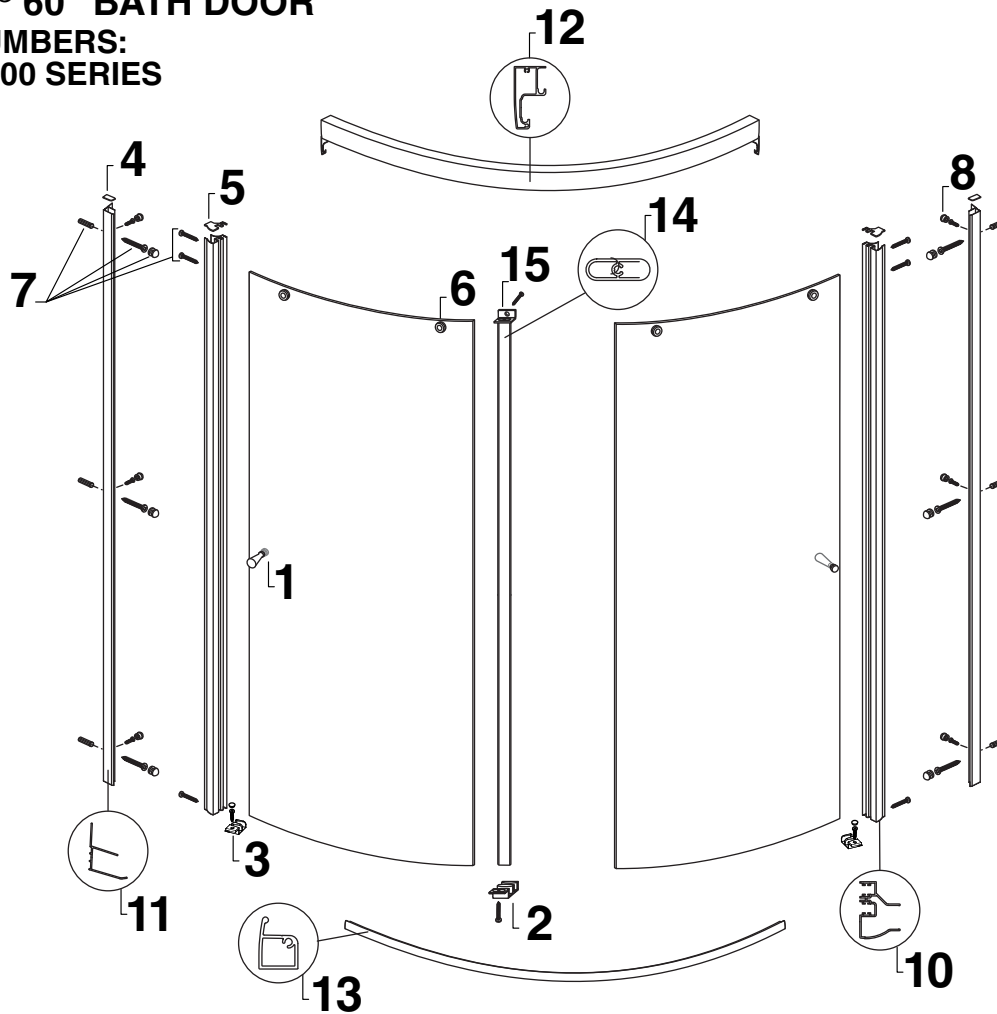

OVATION® 60" BATH DOOR
MODEL NUMBERS:
AM00496.400 SERIES

No.	DESCRIPTION	*PART#	PACKAGE QUANTITY
1	Handle Sets	710291-101.YYY0A	2 pieces
2	Center Guide 2	710331-101.YYY0A	1x Center Guide (with 4 inserts pre-assembled) 1x Screw M4x12
3	Bottom Guide (L&R)	710293-101.YYY0A	1x Left Bottom Guide, 1x Right Bottom Guide, 2x Caps, 2x Screw M4x10
4	Wall Post Top Cap (L&R)	710294-101.YYY0A	Left & Right, one for each
5	Door Post Top Cap (L&R)	710295-101.YYY0A	Left & Right, one for each
6	Rollers (Pre-Assembly)	710296-101.0070A	2 pieces
7	Screw Bag 1	710297-101.YYY0A	6x Wall Plugs, 12x Screw M4x35, 6x Screw Caps
8	Screw Bag 2	710298-101.YYY0A	8x Screw M4x10, 1x Screw M4x25, 6x Screw Caps
9	Door Post Gasket 57-5/16" (1456mm) [NOT SHOWN]	710299-101.YYY0A	2 pieces
10	Door Post Extrusion 57-1/2" (1460mm)	710300-101.YYY0A	1 piece
11	Wall Post Extrusion 57-1/2" (1460mm)	710301-101.YYY0A	1 piece
12	Top Horizontal Rail 54-7/8" (1393mm)	710329-101.YYY0A	1 piece
13	Bottom Horizontal Rail 54-7/8" (1393mm)	710330-101.YYY0A	1 piece
14	Center Post 53-5/8" (1363mm)	710304-101.YYY0A	1 piece
15	Center Post Connector	710305-101.YYY0A	1 piece, 2x Screw M4x12
<p>*NOTE: Part# "YYY" specify: 213 Silver 295 Satin</p>			