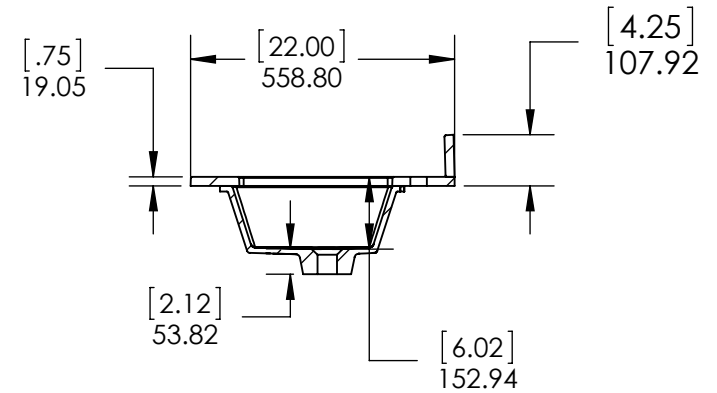

Rev #	Approved by	Change
0	R. Rubio	Released
1	R. Rubio	New Model Added

PROPRIETARY AND CONFIDENTIAL
THE INFORMATION CONTAINED IN THIS DRAWING IS THE SOLE PROPERTY OF WOODCRAFTERS. ANY REPRODUCTION IN PART OR AS A WHOLE WITHOUT THE WRITTEN PERMISSION OF WOODCRAFTERS IS PROHIBITED.

UNLESS OTHERWISE SPECIFIED
DIMENSIONS ARE IN MM. AND (INCHES)
TOLERANCES ARE
+0.125 [3.175] -0.125 [-3.175]
SCALE:1:16

	NAME	DATE
DRAWN	O. Razo	09/18/17
CHECKED	R. Rubio	09/18/17
ENG APPR.	R. Rubio	09/18/17
MFG APPR.	C. Leal	09/18/17

SIZE	DWG. NO.	SHEET 1 OF 2
A	Shark Tank 61x22 Rect	REV. 1