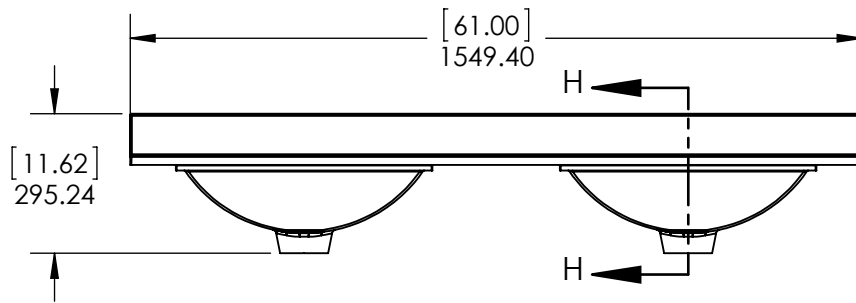

Rev #	Approved by	Change
0	R. Rubio	Released
1	R. Rubio	New Model Added

PROPRIETARY AND CONFIDENTIAL
THE INFORMATION CONTAINED IN THIS DRAWING IS THE SOLE PROPERTY OF WOODCRAFTERS. ANY REPRODUCTION IN PART OR AS A WHOLE WITHOUT THE WRITTEN PERMISSION OF WOODCRAFTERS IS PROHIBITED.

UNLESS OTHERWISE SPECIFIED
DIMENSIONS ARE IN MM. AND (INCHES)
TOLERANCES ARE
+0.125 [3.175] -0.125 [-3.175]
SCALE:1:16

	NAME	DATE
DRAWN	O. Razo	09/18/17
CHECKED	R. Rubio	09/18/17
ENG APPR.	R. Rubio	09/18/17
MFG APPR.	C. Leal	09/18/17

SIZE	DWG. NO.	SHEET 1 OF 2
A	Shark Tank 61x22 Rect	REV. 1