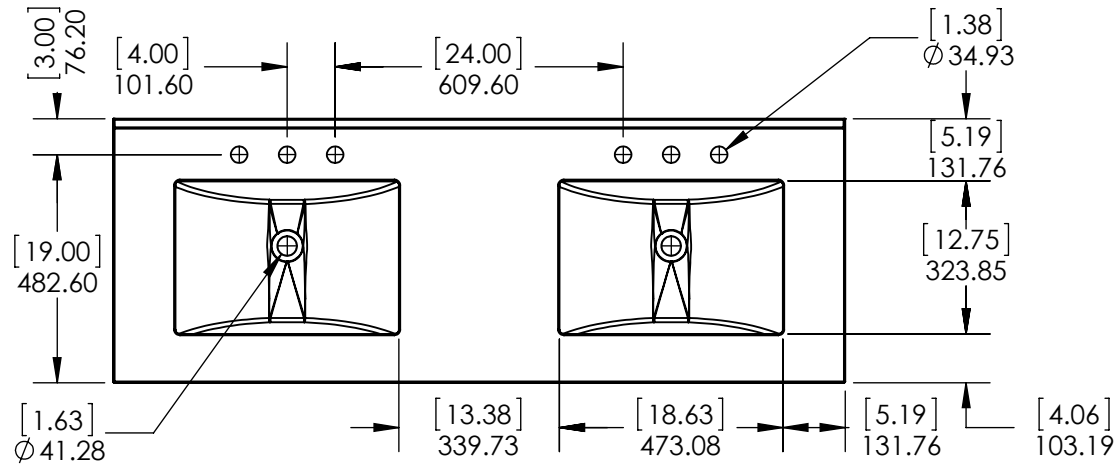

Rev #	Approved by	Change
0	R. Rubio	Released
1	R. Rubio	New Model Added

PROPRIETARY AND CONFIDENTIAL
THE INFORMATION CONTAINED IN THIS DRAWING IS THE SOLE PROPERTY OF WOODCRAFTERS. ANY REPRODUCTION IN PART OR AS A WHOLE WITHOUT THE WRITTEN PERMISSION OF WOODCRAFTERS IS PROHIBITED.

UNLESS OTHERWISE SPECIFIED
DIMENSIONS ARE IN MM. AND (INCHES)
TOLERANCES ARE
+0.125 [3.175] -0.125 [-3.175]
SCALE:1:16

	NAME	DATE
DRAWN	O. Razo	09/18/17
CHECKED	R. Rubio	09/18/17
ENG APPR.	R. Rubio	09/18/17
MFG APPR.	C. Leal	09/18/17

SIZE	DWG. NO.	SHEET 1 OF 2
A	Shark Tank 61x22 Rect	REV. 1