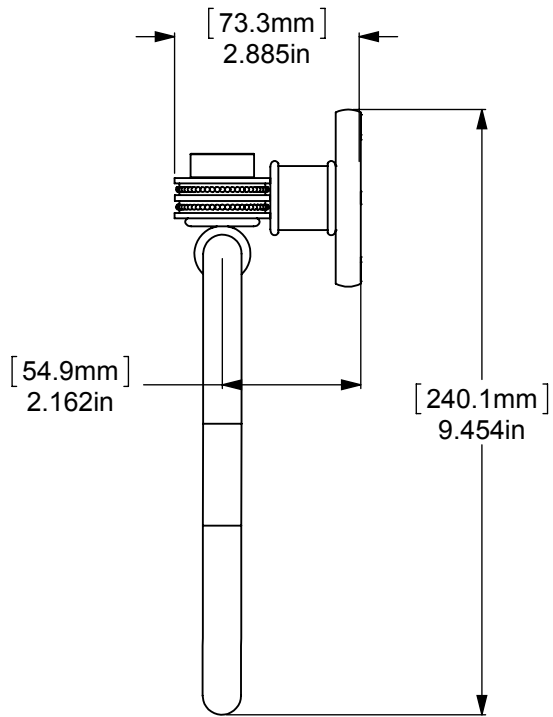

ITEM NO.	PART NUMBER	DESCRIPTION	QTY.
1	RGDTT	CONNECTOR	1
2	Card-1	END LOCK	1
3	BPRD	BASE	1
4	TU1-1	TUBE	1
5	CRRD-1	RING	3
6	HOVBR	HUB	1
7	TROV	END LOOP	1

UNLESS OTHERWISE STATED

.X	±.3mm
.XX	±.15mm
.XXX	±.008mm

COPYRIGHT © Allied Brass 2017

THIRD ANGLE PROJECTION

DRAWN	6/22/2017	I.M
CHECKED	6/22/2017	P.D
APPROVED	6/22/2017	R.A

MATERIAL:	BRASS		FINISH	TBD
DESCRIPTION:	Continental Collection Towel Ring 		QUANTITY	TBD
			DRAWING No.	REV
			2016D	0
SCALE	1:3	SHEET: 01	A4	