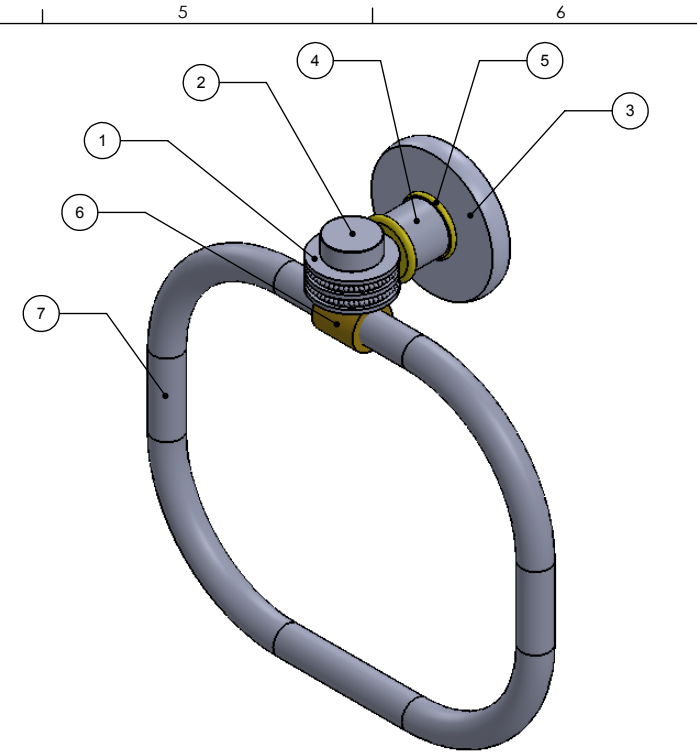

ITEM NO.	PART NUMBER	DESCRIPTION	QTY.
1	RGDTT	CONNECTOR	1
2	Card-1	END LOCK	1
3	BPRD	BASE	1
4	TU1-1	TUBE	1
5	CRRD-1	RING	3
6	HOVBR	HUB	1
7	TROV	END LOOP	1

UNLESS OTHERWISE STATED

.X	±.3mm
.XX	±.15mm
.XXX	±.008mm

COPYRIGHT © Allied Brass 2017

THIRD ANGLE PROJECTION

DRAWN	6/22/2017	I.M
CHECKED	6/22/2017	P.D
APPROVED	6/22/2017	R.A

MATERIAL:	BRASS		FINISH	TBD
DESCRIPTION:	Continental Collection Towel Ring 		QUANTITY	TBD
			DRAWING No.	REV
			2016D	0
SCALE	1:3	SHEET: 01	A4	