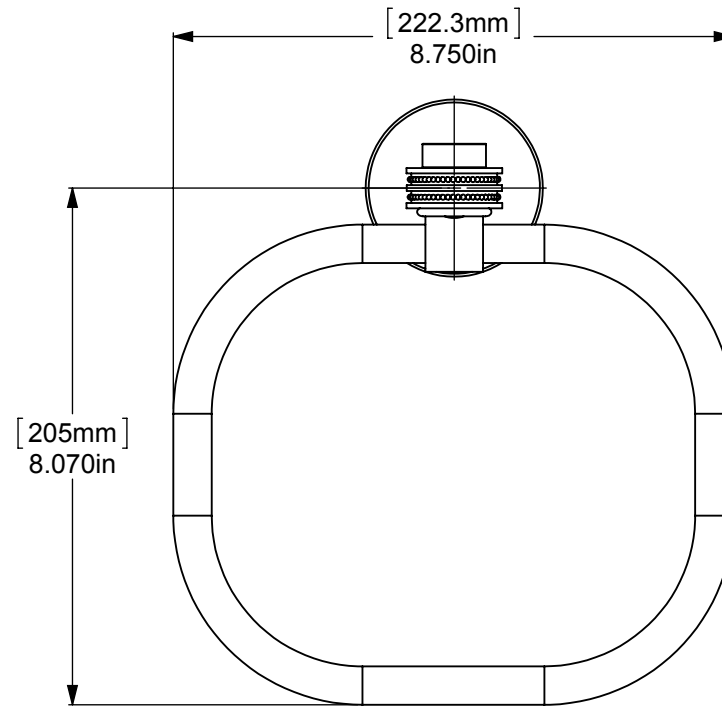

ITEM NO.	PART NUMBER	DESCRIPTION	QTY.
1	RGDTT	CONNECTOR	1
2	Card-1	END LOCK	1
3	BPRD	BASE	1
4	TU1-1	TUBE	1
5	CRRD-1	RING	3
6	HOVBR	HUB	1
7	TROV	END LOOP	1

UNLESS OTHERWISE STATED

.X	±.3mm
.XX	±.15mm
.XXX	±.008mm

COPYRIGHT © Allied Brass 2017

THIRD ANGLE PROJECTION

DRAWN	6/22/2017	I.M
CHECKED	6/22/2017	P.D
APPROVED	6/22/2017	R.A

MATERIAL:	BRASS		FINISH	TBD
DESCRIPTION:	Continental Collection Towel Ring 		QUANTITY	TBD
			DRAWING No.	REV
			2016D	0
SCALE	1:3	SHEET: 01	A4	