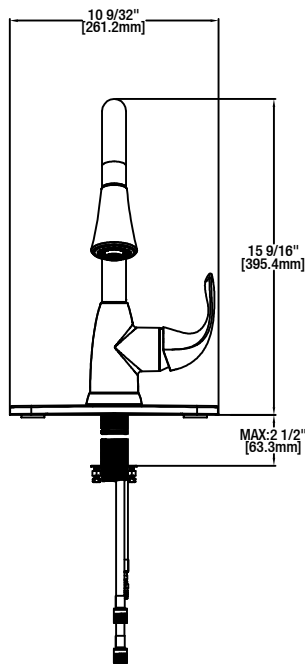

WARRANTY

- Limited Lifetime Warranty

INSTALLATION DIMENSIONS

Glacier Bay reserves the right to make changes in specifications and materials and to change and discontinue models, both without the notice or obligation. Dimensions are for reference only.