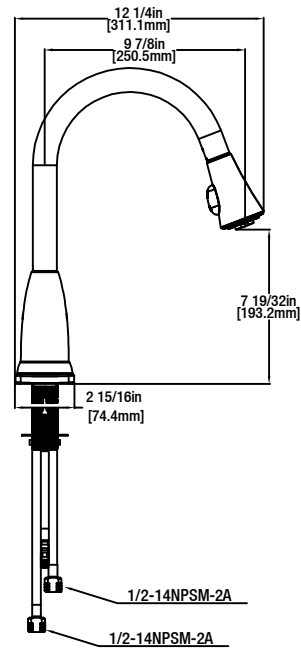

WARRANTY

- Limited Lifetime Warranty

INSTALLATION DIMENSIONS

Glacier Bay reserves the right to make changes in specifications and materials and to change and discontinue models, both without the notice or obligation. Dimensions are for reference only.