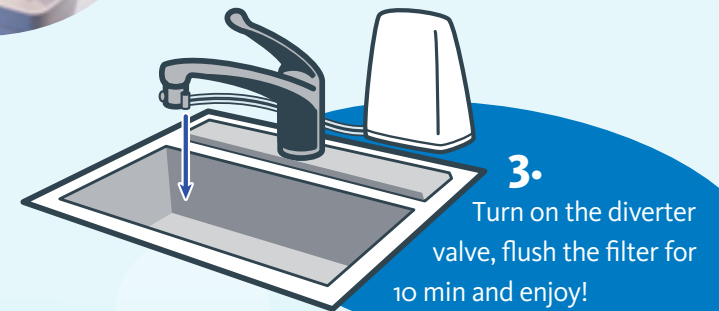

## Stop! Does your faucet have a pullout sprayer?

Unfortunately, Aquasana drinking water filters do not fit on these faucets. In order to have filtered water in your home, please consider our Under Counter filter with a faucet that matches your decor!

## Easy to install

For the first 72 hours, the faucet diverter valve will drip intermittently, until the filters become fully saturated. Once they are saturated you should anticipate a residual flow of water each time you use the filter, as the system is vented and designed to clear the line.