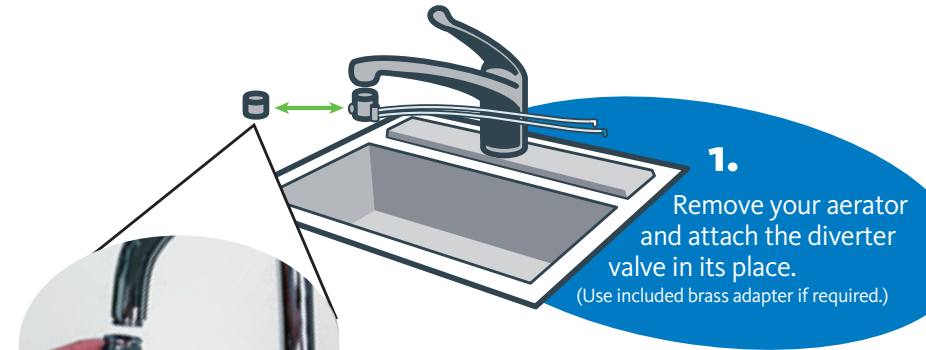

## Stop! Does your faucet have a pullout sprayer?

Unfortunately, Aquasana drinking water filters do not fit on these faucets. In order to have filtered water in your home, please consider our Under Counter filter with a faucet that matches your decor!

## Easy to install

For the first 72 hours, the faucet diverter valve will drip intermittently, until the filters become fully saturated. Once they are saturated you should anticipate a residual flow of water each time you use the filter, as the system is vented and designed to clear the line.