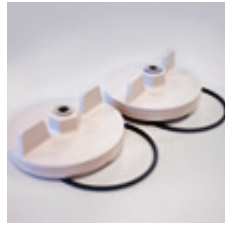

# Contents

Filter unit with snap-on cover

Threaded cartridge caps (A & B) and "O" rings pre-installed in filter unit

Filter cartridges (A & B) pre-installed in filter unit (Model no. AQ-4035)

Faucet diverter valve and hose assembly