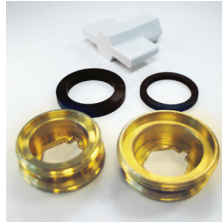

# Contents

Filter unit with snap-on cover

Threaded cartridge caps (A & B) and "O" rings pre-installed in filter unit

Filter cartridges (A & B) pre-installed in filter unit (Model no. AQ-4035)

Faucet diverter valve and hose assembly

Brass faucet adapters (2 sizes), rubber washers\* and install tool (not included in or covered by the system certification)

Model: AQ-4000

Replacement cartridge: AQ-4035

Rated service flow: 0.5 gpm

Max working pressure: 80 psi (5.62 kg/cm)