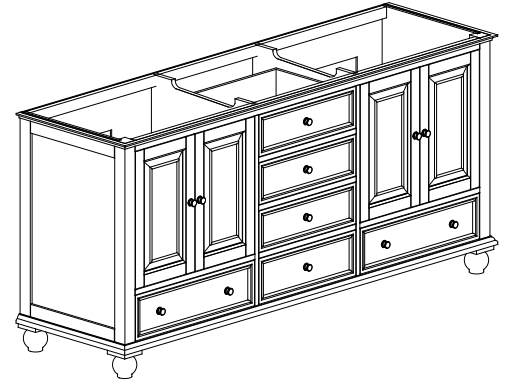

Avanity

THOMPSON-V72-CL
THOMPSON-V72-FW

Features

- Solid poplar frame, plywood drawer and MDF
- 4 soft-close doors
- 5 soft-close drawers
- Black bronze finish hardware
- Adjustable height levelers

Colors / Finishes

- Charcoal Glaze
- French White

Nominal Dimension

- 72W x 21D x 34H (inches)

Related Items

Mirror	THOMPSON-M24-CL	THOMPSON-M24-FW	
	THOMPSON-M28-CL	THOMPSON-M28-FW	
Vanity Top	SUT73BK	SUT73GB	SUT73CW
	SUT73BK-R	SUT73GB-R	SUT73CW-R
Sink	CUM18WT	CUM18LN	CUM20WT-R
Linen Tower	THOMPSON-LT24-CL	THOMPSON-LT24-FW	

Nominal Dimension

- 73W x 22D x 1H inches
- 1854 x 560 x 25 mm

Related Items

Sink	CUM18WT	CUM18LN	
Vanity	MADISON-V72	MODERO-V72	THOMPSON-V72

Product Diagrams

Top

Side

Avanity

CUM18LN / CUM18WT

Features

- Vitreous China
- Undermount application
- 1.8 in. drain opening
- Overflow outlet

Colors / Finishes

- LN - Linen
- WT - White

Nominal Dimension

- 18.1W x 15D x 7.9H inches
- 458 x 380 x 200 mm