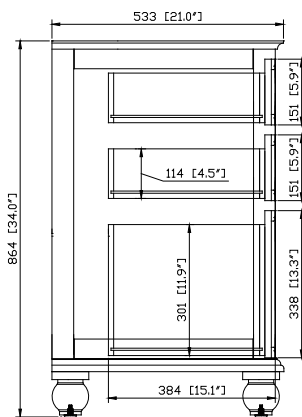

Avanity

THOMPSON-V72-CL
THOMPSON-V72-FW

Features

- Solid poplar frame, plywood drawer and MDF
- 4 soft-close doors
- 5 soft-close drawers
- Black bronze finish hardware
- Adjustable height levelers

Colors / Finishes

- Charcoal Glaze
- French White

Nominal Dimension

- 72W x 21D x 34H (inches)

Related Items

Mirror	THOMPSON-M24-CL	THOMPSON-M24-FW	
	THOMPSON-M28-CL	THOMPSON-M28-FW	
Vanity Top	SUT73BK	SUT73GB	SUT73CW
	SUT73BK-R	SUT73GB-R	SUT73CW-R
Sink	CUM18WT	CUM18LN	CUM20WT-R
Linen Tower	THOMPSON-LT24-CL	THOMPSON-LT24-FW	

Product Diagrams

Front

Back

Side

Top