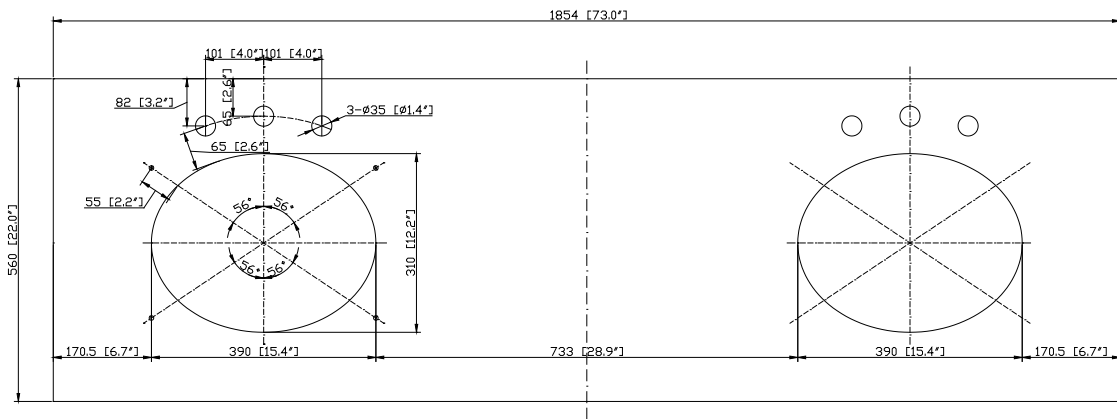

- Charcoal Glaze
- French White

Nominal Dimension

- 72W x 21D x 34H (inches)

Related Items

Mirror	THOMPSON-M24-CL	THOMPSON-M24-FW	
	THOMPSON-M28-CL	THOMPSON-M28-FW	
Vanity Top	SUT73BK	SUT73GB	SUT73CW
	SUT73BK-R	SUT73GB-R	SUT73CW-R
Sink	CUM18WT	CUM18LN	CUM20WT-R
Linen Tower	THOMPSON-LT24-CL	THOMPSON-LT24-FW	

Nominal Dimension

- 73W x 22D x 1H inches
- 1854 x 560 x 25 mm

Related Items

Sink	CUM18WT	CUM18LN	
Vanity	MADISON-V72	MODERO-V72	THOMPSON-V72

Product Diagrams

Top

Side

Avanity

CUM18LN / CUM18WT

Features

- Vitreous China
- Undermount application
- 1.8 in. drain opening
- Overflow outlet

Colors / Finishes

- LN - Linen
- WT - White

Nominal Dimension

- 18.1W x 15D x 7.9H inches
- 458 x 380 x 200 mm