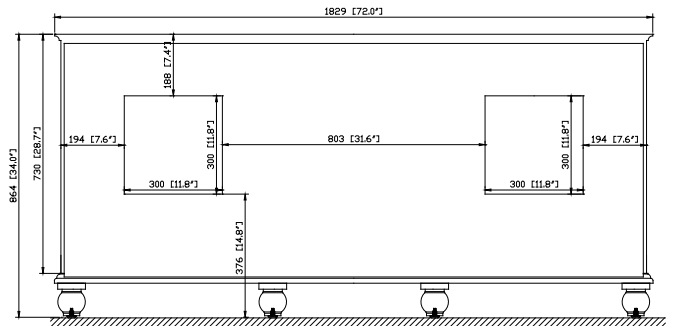

Avanity

THOMPSON-V72-CL
THOMPSON-V72-FW

Features

- Solid poplar frame, plywood drawer and MDF
- 4 soft-close doors
- 5 soft-close drawers
- Black bronze finish hardware
- Adjustable height levelers

Colors / Finishes

- Charcoal Glaze
- French White

Nominal Dimension

- 72W x 21D x 34H (inches)

Related Items

Mirror	THOMPSON-M24-CL	THOMPSON-M24-FW	
	THOMPSON-M28-CL	THOMPSON-M28-FW	
Vanity Top	SUT73BK	SUT73GB	SUT73CW
	SUT73BK-R	SUT73GB-R	SUT73CW-R
Sink	CUM18WT	CUM18LN	CUM20WT-R
Linen Tower	THOMPSON-LT24-CL	THOMPSON-LT24-FW	

Product Diagrams

Front

Back

Side

Top