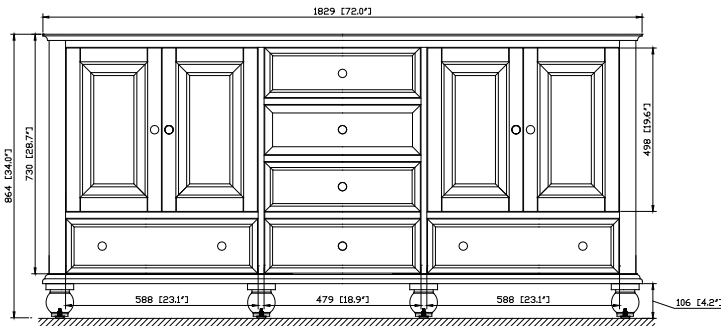

Product Diagrams

Front