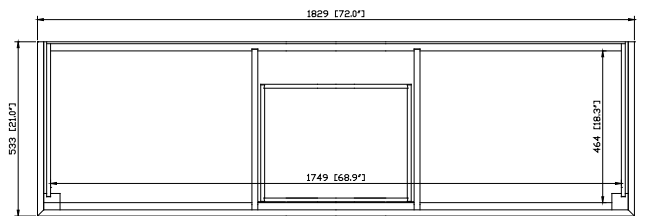

Avanity

THOMPSON-V72-CL
THOMPSON-V72-FW

Features

- Solid poplar frame, plywood drawer and MDF
- 4 soft-close doors
- 5 soft-close drawers
- Black bronze finish hardware
- Adjustable height levelers

Colors / Finishes

- Charcoal Glaze
- French White

Nominal Dimension

- 72W x 21D x 34H (inches)

Related Items

Mirror	THOMPSON-M24-CL	THOMPSON-M24-FW	
	THOMPSON-M28-CL	THOMPSON-M28-FW	
Vanity Top	SUT73BK	SUT73GB	SUT73CW
	SUT73BK-R	SUT73GB-R	SUT73CW-R
Sink	CUM18WT	CUM18LN	CUM20WT-R
Linen Tower	THOMPSON-LT24-CL	THOMPSON-LT24-FW	

Product Diagrams

Front

Back

Side

Top