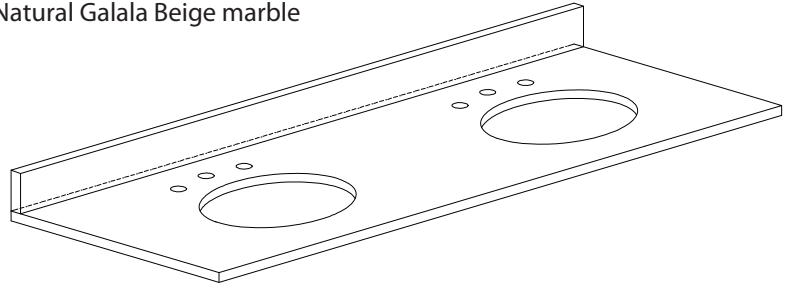

- Charcoal Glaze
- French White

Nominal Dimension

- 72W x 21D x 34H (inches)

Related Items

Mirror	THOMPSON-M24-CL	THOMPSON-M24-FW	
	THOMPSON-M28-CL	THOMPSON-M28-FW	
Vanity Top	SUT73BK	SUT73GB	SUT73CW
	SUT73BK-R	SUT73GB-R	SUT73CW-R
Sink	CUM18WT	CUM18LN	CUM20WT-R
Linen Tower	THOMPSON-LT24-CL	THOMPSON-LT24-FW	

Product Diagrams

Front

Back

Side

Top

Avanity

SUT73BK / SUT73CW / SUT73GB

Features

- Top cutout for dual undermount sinks
- Top pre-drilled for 8" widespread faucet
- 4" backsplash included

Colors / Finishes

- BK - Natural Black Granite
- CW - Natural Carrera White marble
- GB - Natural Galala Beige marble

Nominal Dimension

- 73W x 22D x 1H inches
- 1854 x 560 x 25 mm

Related Items

Sink	CUM18WT	CUM18LN	
Vanity	MADISON-V72	MODERO-V72	THOMPSON-V72

Product Diagrams

Top

Side

Avanity