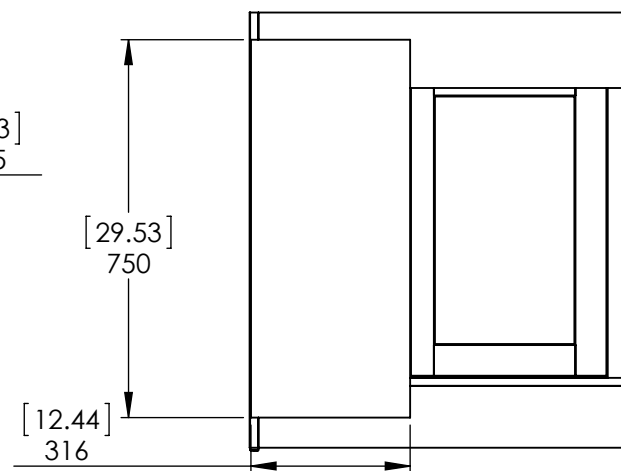

Top View

Isometric View

Front View

Section A-A  
Side View

Back View

ITEM:	<b>WT30-WH WT30-ST WT30-CH WT30-CR</b>	REV	<b>A</b>
NAME:	<b>Westcourt 30in Vanity - White / Sterling / Chocolate / Crema</b>		
MATERIAL:	<b>German Beech 4/4 Laminated Particle Board</b>		

DRW:	JCNV	03/28/18
REV:	ING	03/28/18
APP:	R&D	03/28/18
SCALE:	1:20	MODEL:

SCALE: 1:20 MODEL: **Westcourt 30in**