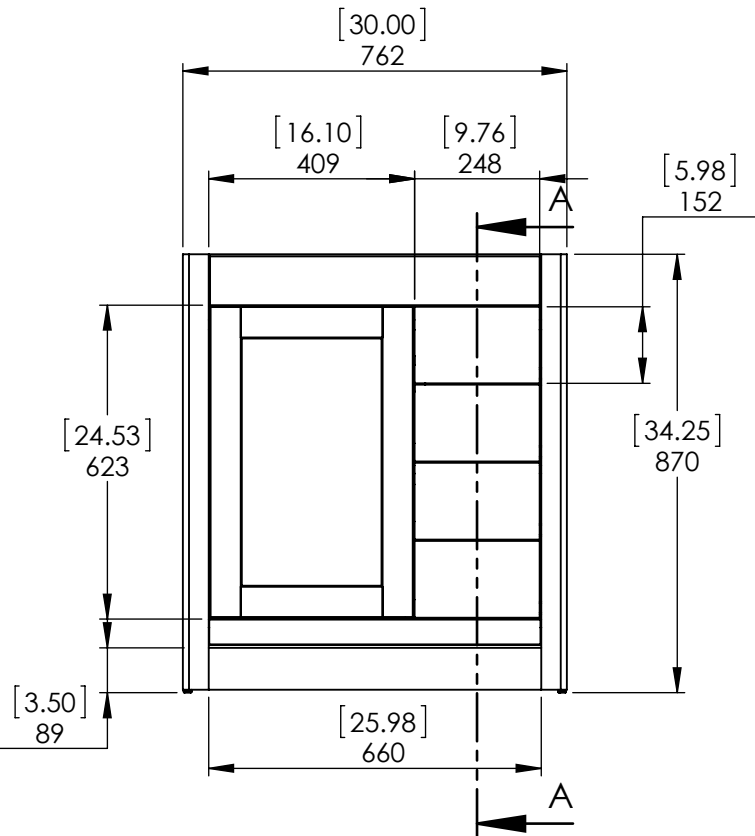

Top View

Isometric View

Front View

Section A-A  
Side View

Back View

ITEM:	<b>WT30-WH WT30-ST WT30-CH WT30-CR</b>	REV	<b>A</b>
NAME:	<b>Westcourt 30in Vanity - White / Sterling / Chocolate / Crema</b>		
MATERIAL:	<b>German Beech 4/4 Laminated Particle Board</b>		

DRW:	JCNV	03/28/18
REV:	ING	03/28/18
APP:	R&D	03/28/18
SCALE:	1:20	MODEL:

SCALE: 1:20 MODEL: **Westcourt 30in**