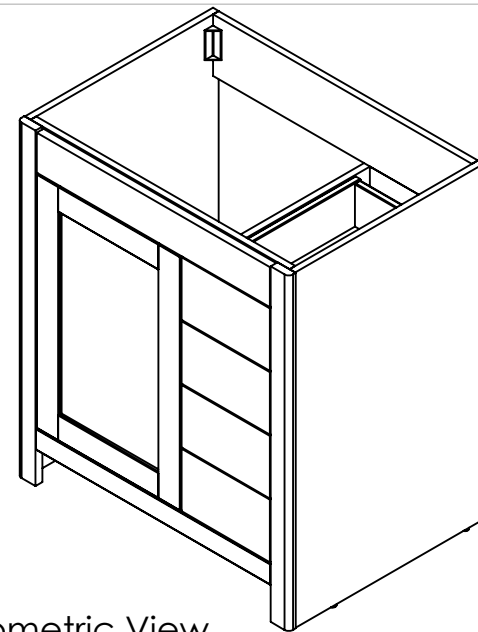

Top View

Isometric View

Front View

Section A-A  
Side View

Back View

ITEM:	<b>WT30-WH WT30-ST WT30-CH WT30-CR</b>	REV	<b>A</b>
NAME:	<b>Westcourt 30in Vanity - White / Sterling / Chocolate / Crema</b>		
MATERIAL:	<b>German Beech 4/4 Laminated Particle Board</b>		

DRW:	JCNV	03/28/18
REV:	ING	03/28/18
APP:	R&D	03/28/18
SCALE:	1:20	MODEL:

SCALE: 1:20 MODEL: **Westcourt 30in**