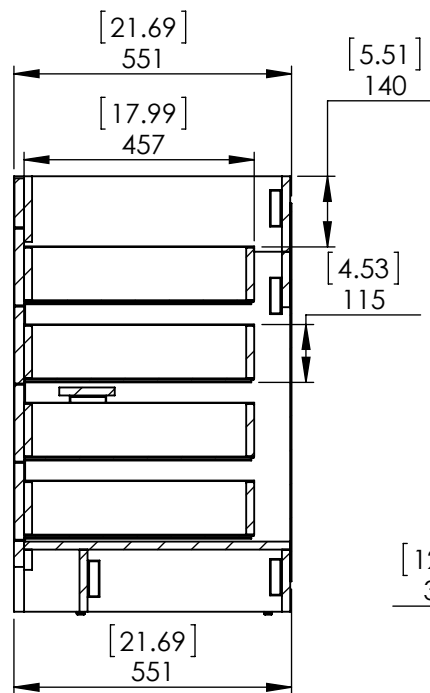

Top View

Isometric View

Front View

Section A-A  
Side View

Back View

ITEM:	<b>WT30-WH WT30-ST WT30-CH WT30-CR</b>	REV	<b>A</b>
NAME:	<b>Westcourt 30in Vanity - White / Sterling / Chocolate / Crema</b>		
MATERIAL:	<b>German Beech 4/4 Laminated Particle Board</b>		

DRW:	JCNV	03/28/18
REV:	ING	03/28/18
APP:	R&D	03/28/18
SCALE:	1:20	MODEL:

SCALE: 1:20 MODEL: **Westcourt 30in**