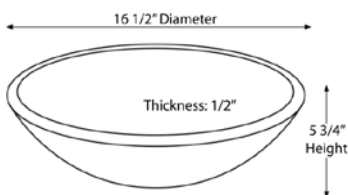

P106BL

Ø16 1/2" x 5 3/4"

Dimensions

Accessories

Features

Tempered Glass

Vessel Installation

18" Minimum Cabinet Size