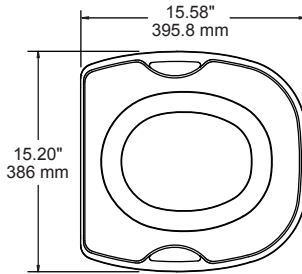

TECHNICAL DATA

Toilet Safety

ELEVATED TOILET SEAT

MATERIALS:

Blow molded polyethylene seat.

SPECIFICATION:

Elevated toilet seat shall be model _____
(fill in model number) by Liberty Hardware® Manufacturing Corporation.