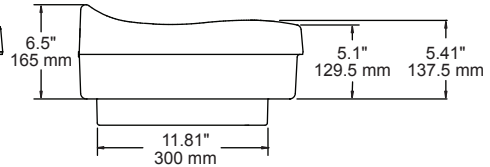

TECHNICAL DATA

Toilet Safety

ELEVATED TOILET SEAT

MATERIALS:

Blow molded polyethylene seat.

SPECIFICATION:

Elevated toilet seat shall be model _____
(fill in model number) by Liberty Hardware® Manufacturing Corporation.