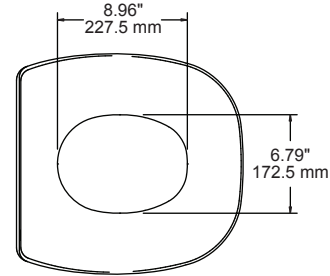

TECHNICAL DATA

Toilet Safety

ELEVATED TOILET SEAT

MATERIALS:

Blow molded polyethylene seat.

SPECIFICATION:

Elevated toilet seat shall be model _____
(fill in model number) by Liberty Hardware® Manufacturing Corporation.