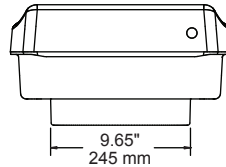

TECHNICAL DATA

Toilet Safety

ELEVATED TOILET SEAT

MATERIALS:

Blow molded polyethylene seat.

SPECIFICATION:

Elevated toilet seat shall be model _____
(fill in model number) by Liberty Hardware® Manufacturing Corporation.