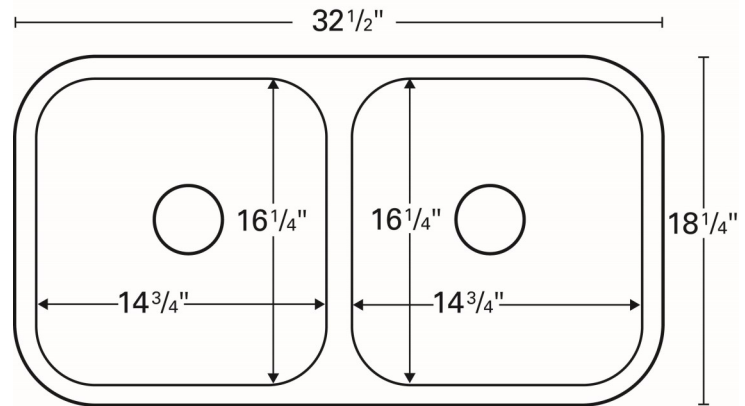

Series:	Builder's Choice Series
Material:	18 Gauge, Type 304 stainless steel
Installation Type:	Undermount
Configuration / Style:	Double equal bowl
Finish:	Brushed finish
Overall dimensions:	32-1/2" x 18-1/4"
Left Bowl dimensions:	14-3/4" x 16-1/4" x 9"
Right Bowl dimensions:	14-3/4" x 16-1/4" x 9"
Drain size:	3-1/2"
Min. cabinet size:	36"
Template included:	Yes
Clips included:	Yes
Accessories included:	Basket strainer

We reserve the right to update product specifications without notice. Please visit karran.com for the most current specification sheets. All dimensions are accurate to 1/4". REV 05-2020