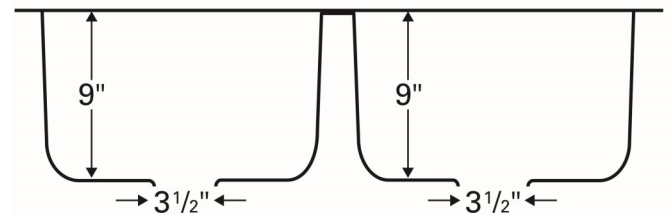

Series:	Builder's Choice Series
Material:	18 Gauge, Type 304 stainless steel
Installation Type:	Undermount
Configuration / Style:	Double equal bowl
Finish:	Brushed finish
Overall dimensions:	32-1/2" x 18-1/4"
Left Bowl dimensions:	14-3/4" x 16-1/4" x 9"
Right Bowl dimensions:	14-3/4" x 16-1/4" x 9"
Drain size:	3-1/2"
Min. cabinet size:	36"
Template included:	Yes
Clips included:	Yes
Accessories included:	Basket strainer