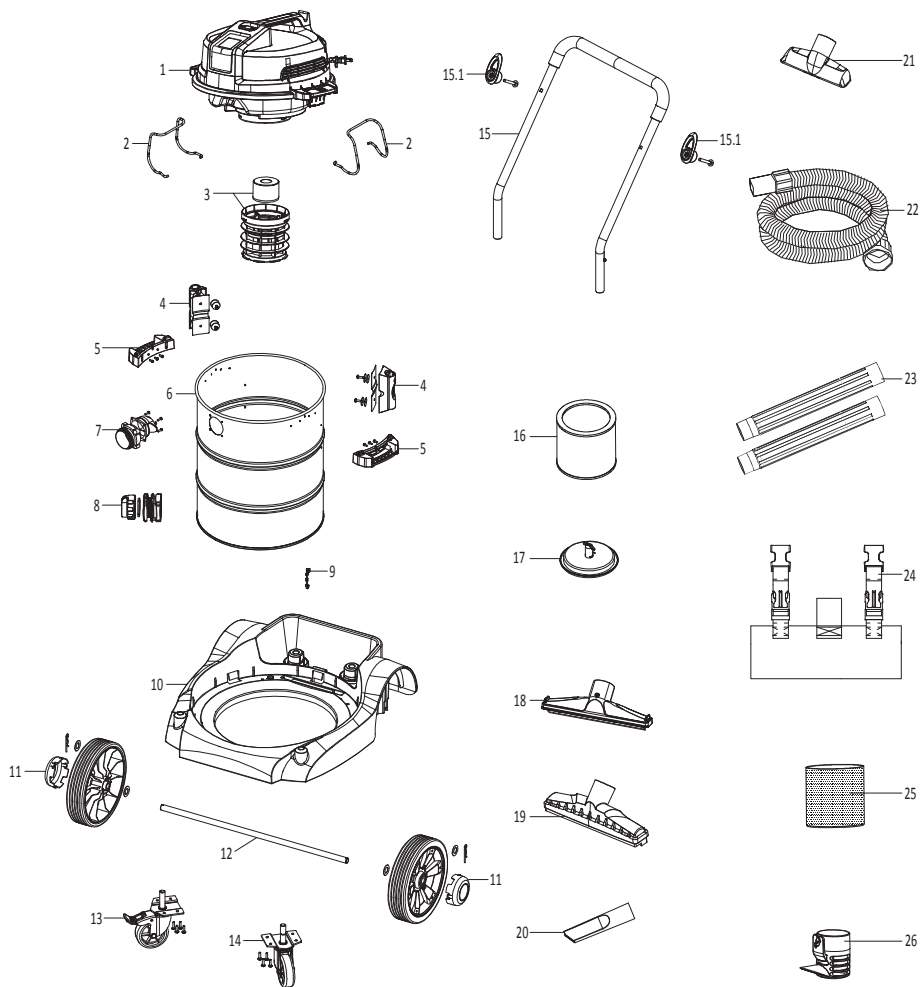

# PARTS LIST

Part	Part Number	Description	Quantity
1		Power Head Assembly	1
2	551006102	Hose Storage Rack	2
3	551120118	Filter Cage	1
4	551259109	Push/Pull Handle Receiver	2
5	551178105	Latch Assembly	2
6		Collection Tank	1
7	551016105	Vacuum Port Assembly	1
8	551303103	Drain Assembly	1
9	551152114	Static Discharge Chain	1
10	551113107	Vacuum Base	1
11	551061108	Rear Wheel Assembly	2
12	551034112	Wheel Axle	1
13	551008123	Locking Caster Assembly	1
14	551044118	Caster Assembly	1
15	551303104	Push/Pull Handle Assembly	1
15.1	551303105	Cord Wrap Hook Assembly	2
16	V2FF	Cartridge Filter	1
17	551004104	Cartridge Filter Retainer	1
18	V2FBS	Floor/Brush Squeegee Nozzle	1
19	V2FB	Professional Floor Brush	1
20	V2CT	Crevice Tool	1
21	V2UN	Utility Nozzle	1
22	551060104	Hose	1
23	V2EW	Extension Wands	2
24	551303106	Tool Storage Bag	1
25	VFF51	Foam Wet Filter	1
26	551002117	Air/Noise Diffuser	1