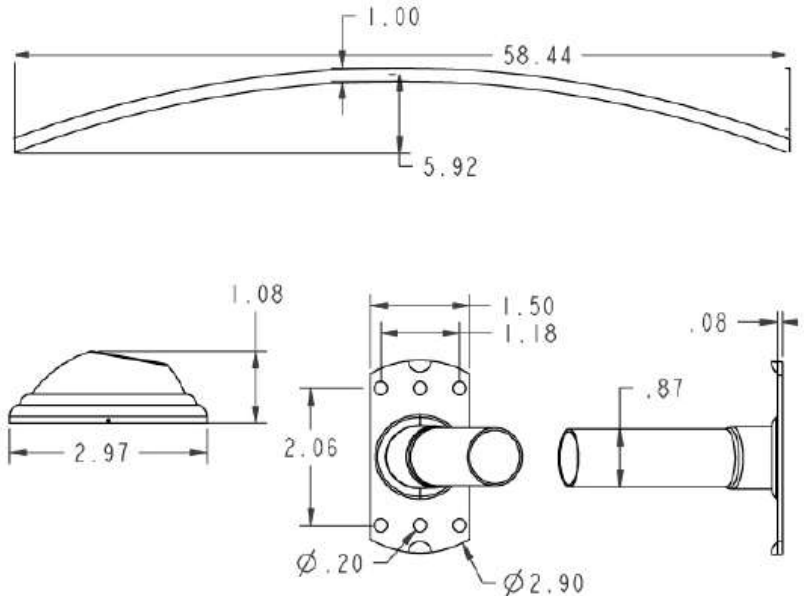

Technical Specification

Decorative Curved Shower Rod

DN2155

Stock Numbers:

- ❑ **DN2155BN – 5' Decorative Curved Shower Rod**
Brushed Nickel Finish
1" Diameter Rod
Retail Packaging
- ❑ **DN2155CH – 5' Decorative Curved Shower Rod**
Chrome Finish
1" Diameter Rod
Retail Packaging
- ❑ **DN2155OWB – 5' Decorative Curved Shower Rod**
Old World Bronze
1" Diameter Rod
Retail Packaging

Dimensions:

Materials:

Brushed Nickel and Chrome Curved Shower Rods are made of .028 (22 gauge) seamless type 304 stainless steel. **Old World Bronze Curved Shower Rods** are made of .028 (22 gauge) seamless type 430 stainless steel. **Brushed Nickel and Chrome Flanges** are stamped from type 304 stainless steel. **Old World Bronze Flanges** are stamped from type 443 stainless steel.

Stock Number: _____ **Curved Shower Rod**
By Creative Specialties

25300 AL MOEN DRIVE • NORTH OLMSTED, OH 44070
CORPORATE HEADQUARTERS: (800) 321-8809 • FAX: (800) 848-6636
INTERNATIONAL: (440) 962-2000 • FAX: (440) 962-2145
CUSTOMER SERVICE (USA): 800-882-0116 • FAX: (888) 379-2720
WWW.MOEN.COM