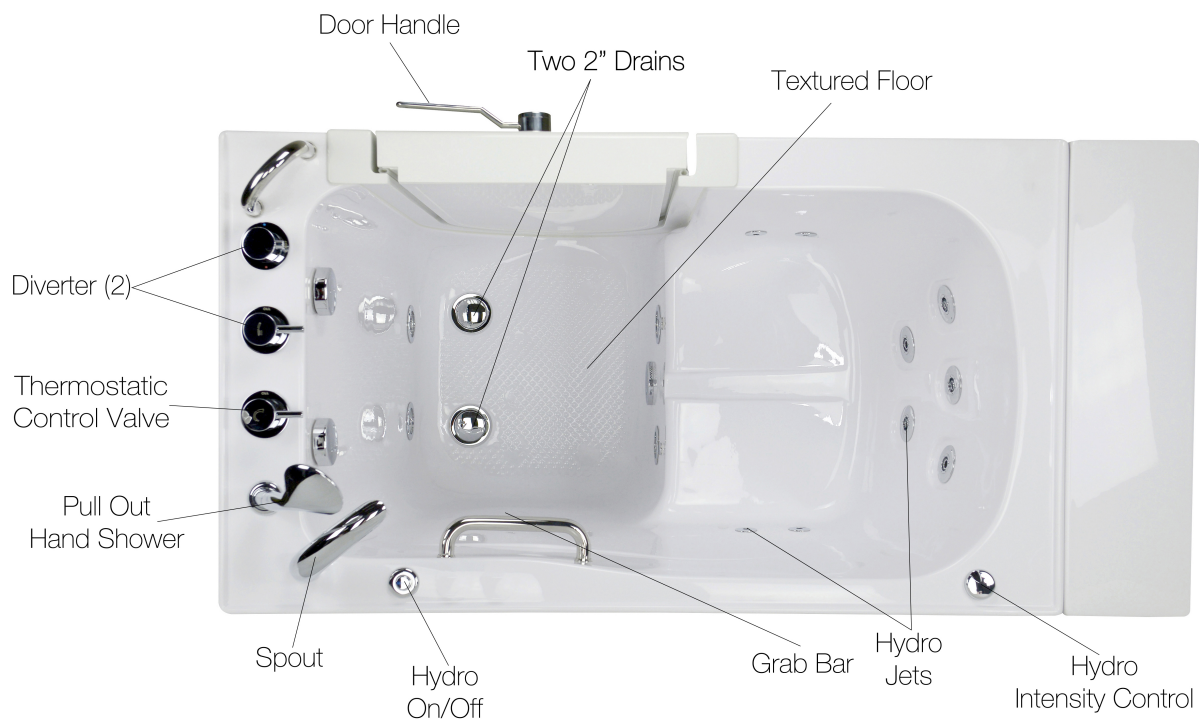

Malibu Hydro Massage Acrylic Walk In Bathtub