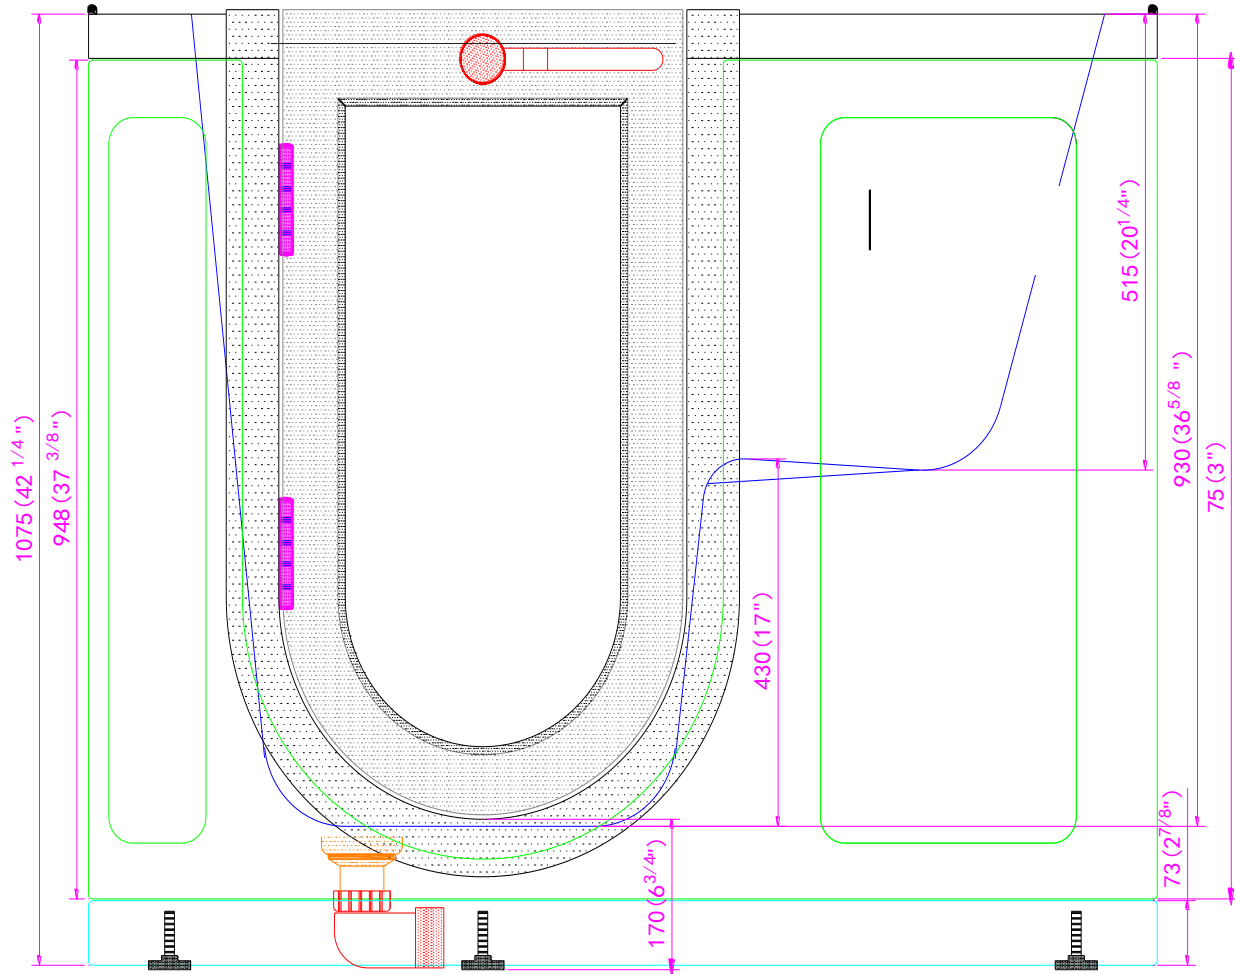

Disclaimer:
In an effort to continually improve our product, specifications and configurations are subject to change without notice. Before ordering or installing, consider future access to essential equipment.