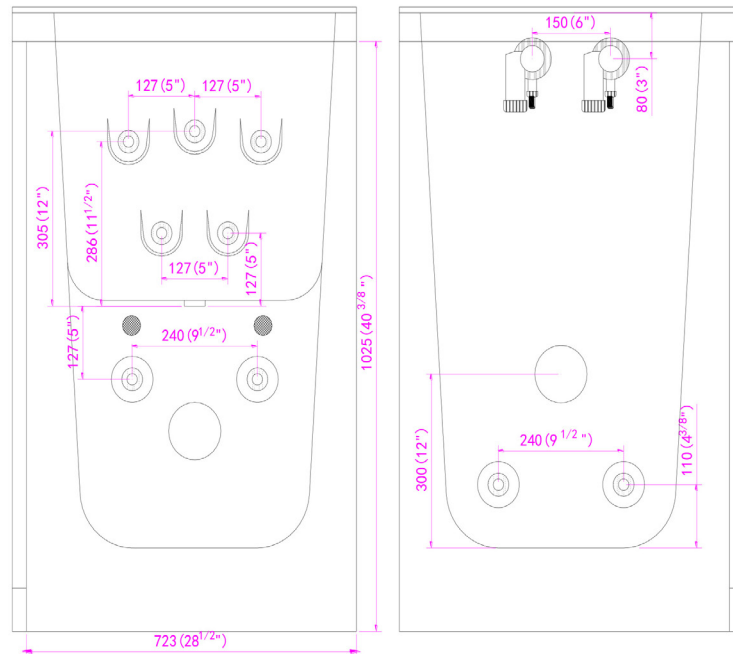

Disclaimer:

In an effort to continually improve our product, specifications and configurations are subject to change without notice. Before ordering or installing, consider future access to essential equipment.