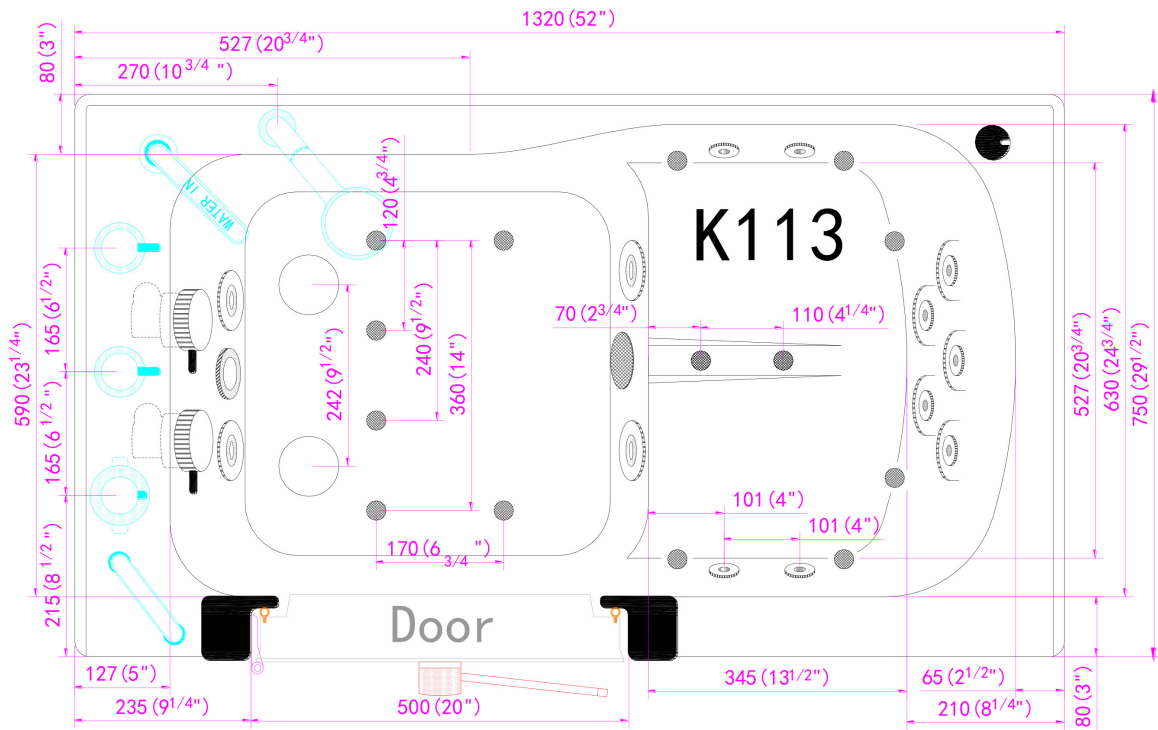

Disclaimer:

In an effort to continually improve our product, specifications and configurations are subject to change without notice. Before ordering or installing, consider future access to essential equipment.