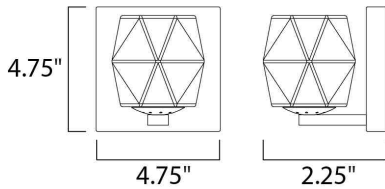

PRODUCT DESCRIPTION

Faceted heavy glass of Clear Ice has a 3 dimensional illusion as well as a shimmering appearance when illuminated by high powered LED lamps included. Polished Chrome frames complete this sharp contemporary look in bath vanity lighting.

MEASUREMENTS

DIMENSION : 4.75" W x 4.75" H x 4.75" Ext
 MAX OAH : 4.75" W x 4.75" H
 HANGING WEIGHT : 2.2 lb

LAMPING

LUMENS : 280 Rated
 BULB : 1 x 4W (INCLUDED), 4W Total
 DIMMABLE : Dimmable
 CRI : 80+ CRI
 COLOR_TEMP : 3000K