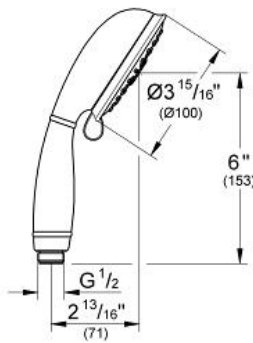

Product Description: Shower Head 4 Sprays

Standard Specification:

- 4 Sprays: GROHE Rain O², Rain, Massage and Jet
- 2.5 gpm (9.5 l/min) flow limiter
- **GROHE DreamSpray** perfect spray pattern
- **GROHE StarLight** chrome finish
- **SpeedClean**[®] anti-lime system
- Inner WaterGuide for a longer life
- Universal mounting system (fits all standard shower hoses)
- Max Flow Rate 2.5 gpm (9.5 L/min)
- Min. recommended pressure: 15 psi