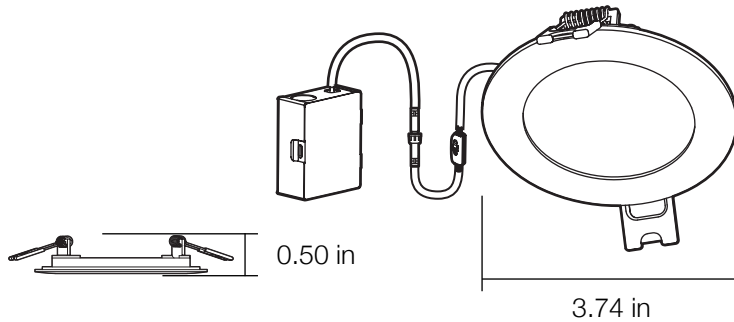

PRODUCT SPECIFICATIONS

3 in LED Slim Color Changing Recessed Kit

91275
SKU# 1003531995

SPECIFICATIONS

Model Number	91275
SKU	1003 531 995
OSMID	306079867
Power	6 W
AC Voltage, Frequency	120V, 60 Hz
Color Temp (nom.)	3000K/ 4000K/ 5000K
Operation Temp	-13°F ~ 113°F
CRI	90
Lumen Output (min.)	370 lm
Dimming	YES
Lifetime Rating	L70/50000Hrs
Efficacy	62 lm/watt

PACKAGING

Weight (±0.5 lb)	0.69 lbs
Size (L x W x H) (±0.1 in)	3.74 in x 3.74 in x 0.50 in
Box Dimensions	5.12 in x 2.83 in x 5.12 in
Gross Weight	0.9725 lbs
UPC	058219912751

DIMMER LIST

LUTRON		
CTCL-153PDH-IV	DVCL-153P-WH	SLV-600P-WH
CTCL-153PDH-WH	DV-600PR-WH	LGCL-153PLH-WH
DVWCL-153PH-WH	DV-600PR-BL	DVW-603PGH-WH
MSCL- OP153M-WH	TG-600PR-WH	DVLV-600PH
TG-600PR-LA	S-600P-WH	DV-103P-WH
TGCL-153PH-WH	TG-603PGH-WH	MRF2-6ND-120WH
S-600P-WH	S2-LH	MALVD-600-WH
AY-600P-LA	DVELV-300P-WH	PD-10NXD-WH