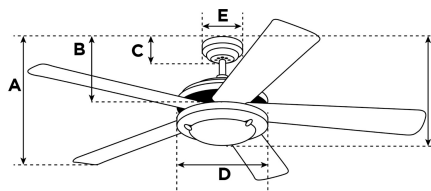

Item Number 7216000

Contempra IV Ceiling Fan

52" Brushed Nickel Finish Reversible Blades
(Rosewood/Bird's Eye Maple) Includes Light Kit with
Frosted Ribbed Glass

Specifications

Size	52"
Blades	Reversible MDF Blades (Rosewood/Bird's Eye Maple)
Blade Pitch	11°
Approved Location	Indoor
Suggested Room Size	Large Room (up to 15x15)
Down Rod	N/A
Installation	Hugger
Max. Ceiling Angle	N/A
Lead Wire	12"
Light Bulb Usage	Includes (4) Candelabra (E12) Base, 40 Watt Torpedo Lamps
Control	Not Adaptable
Motor Finish	Brushed Nickel
Motor Material	Cold Rolled Steel Motor 153mm x 15mm
Reverse Airflow	Yes
Capacitor	Triple
Switch Housing Cap	Not Included

Reversible Bird's Eye Maple
Finish Blades

Energy Information

Airflow Efficiency	57 Cubic Feet Per Minute Per Watt
Electricity Use	59 Watts (excludes lights)
Airflow	3341 Cubic Feet per Minute
Max rpm	58

Warranty

Ceiling fans backed by our Limited Lifetime Warranty have a lifetime motor warranty and a 2-year warranty on all other parts.

A. Top of Canopy to Bottom of Blades	7.1"
B. Top of Canopy to Bottom of Switch House	8.1"
C. Top of Canopy to Bottom of Canopy	N/A
D. Width of Motor Housing	11.5"
E. Width of Canopy	N/A
F. Top of Canopy to Bottom of Glass	13"