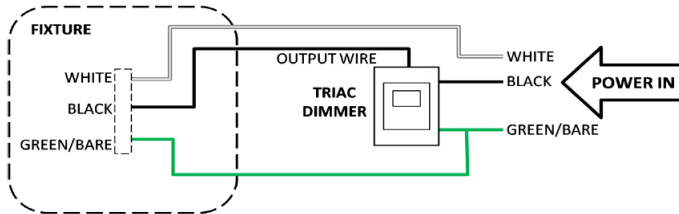

CERTIFICATIONS

- cETLus Listed
- Energy Star Listed for Rebate and Tax Incentive Programs
- California Title 24 Compliant
- Rated for Wet-Locations

TRIM ORDERING OPTIONS

5"-6" LED Deep Baffle

MODEL NUMBER	KELVIN (CCT)	WATTS	LUMENS	CRI	TRIM COLOR
EV613950WH27	2700K	18.10	1323	93	DEEP WHITE BAFFLE
EV613950WH30	3000K	18.59	1441	91	DEEP WHITE BAFFLE
EV613950WH40	4000K	18.25	1480	93	DEEP WHITE BAFFLE
EV613950WH50	5000K	18.32	1535	93	DEEP WHITE BAFFLE

Spring Mounting Clips

Designers Fountain®

Distinctive Lighting

Project: Date:

Prepared by:

Comments:

DIMMING COMPATIBILITY

January 21, 2016		6730M/6731A/6731F 120 V Triac or phase-cut dimmers						
Brand	Type	Series	Model #	Wiring	Version Code	Max # of Luminaires	Min # of Luminaires For Proper Dimming	Dimming Range
Lutron	C.L.	Ariadni/Toggler C.L.	AYCL-153P	3-Way	T4, T8	14	1	3% - 96%
			TGCL-153P					
		Divia C.L.	DVCL-153P					
		Skylark C.L.	SCL-153P					
		Skylark Contour C.L.	CTCL-153P					
		Lumea C.L.	LGCL-153P					
	Maestro C.L.	MACL-153M	3-Way	2014	14	1	5% - 96%	
		MSCl-VP153M	single/multi	T2	14	1	4% - 96%	
		MSCl-OP153M	single/multi					
		MRF2-6CL	NA	M6	14	1	4% - 96%	
Nova T	NTCL-250	single	BR Y02	24	1	4% - 97%		
Grafik T	GT-150	single	T6	14	1	4% - 97%		
RF C.L.	Grafik T RF	GTJ 150	single	M6	14	1	4% - 96%	
Wireless	Caseta	PD-6WCL	NA	SD11	14	1	2% - 96%	
Leviton	Universal Dimmer	Decora	DSL06-1L	3-Way	NA	29	1	21% - 97%
		Illuma Tech	IPL06-10	3-Way	NA	14	1	5% - 97%
		Sureslide	6672-1L	single	NA	14	1	8% - 97%
		Sureslide	6674-P0	3-Way	NA	14	1	5% - 97%

PHOTOMETRICS