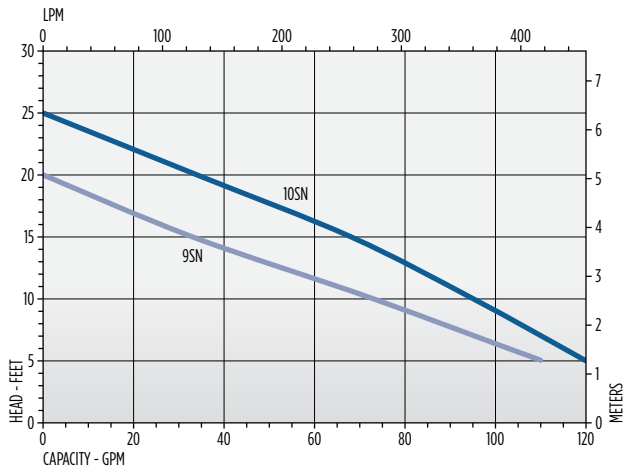

PIT+PLUS® SR. PREMIUM SIMPLEX SYSTEM

PERFORMANCE