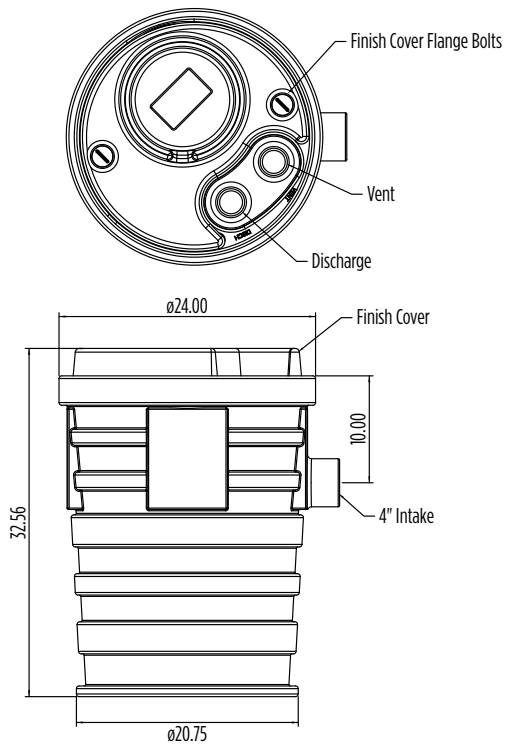

ENGINEERING DATA